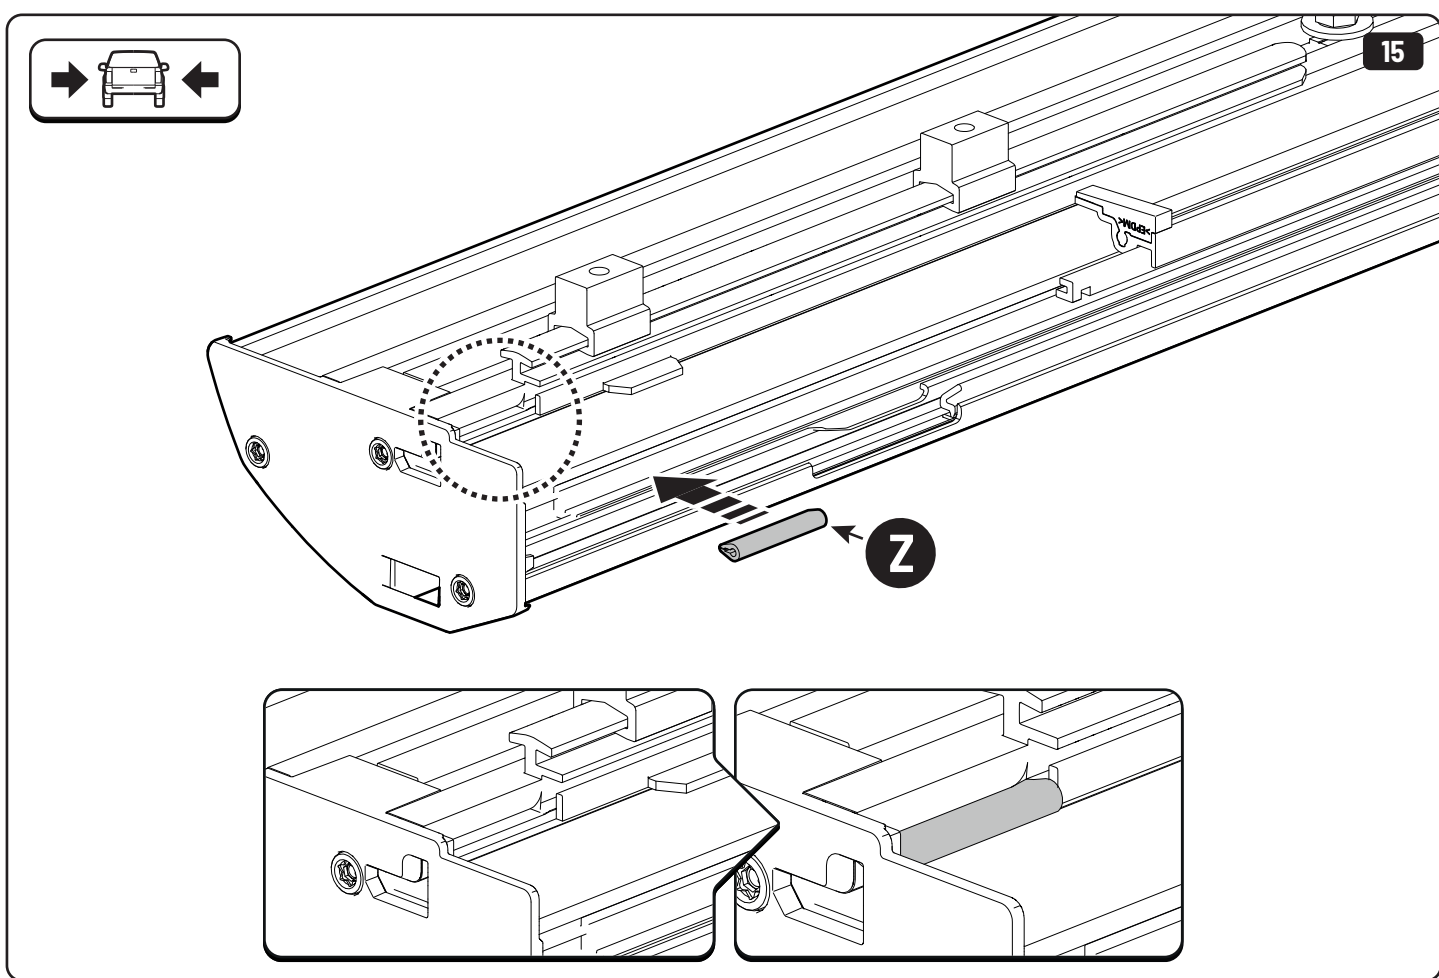

Water & sponge

2

3

 Ø 2,4mm 3/32"

 Rust Protection

Sealer

265mm
10 1/2"

265mm
10 1/2"