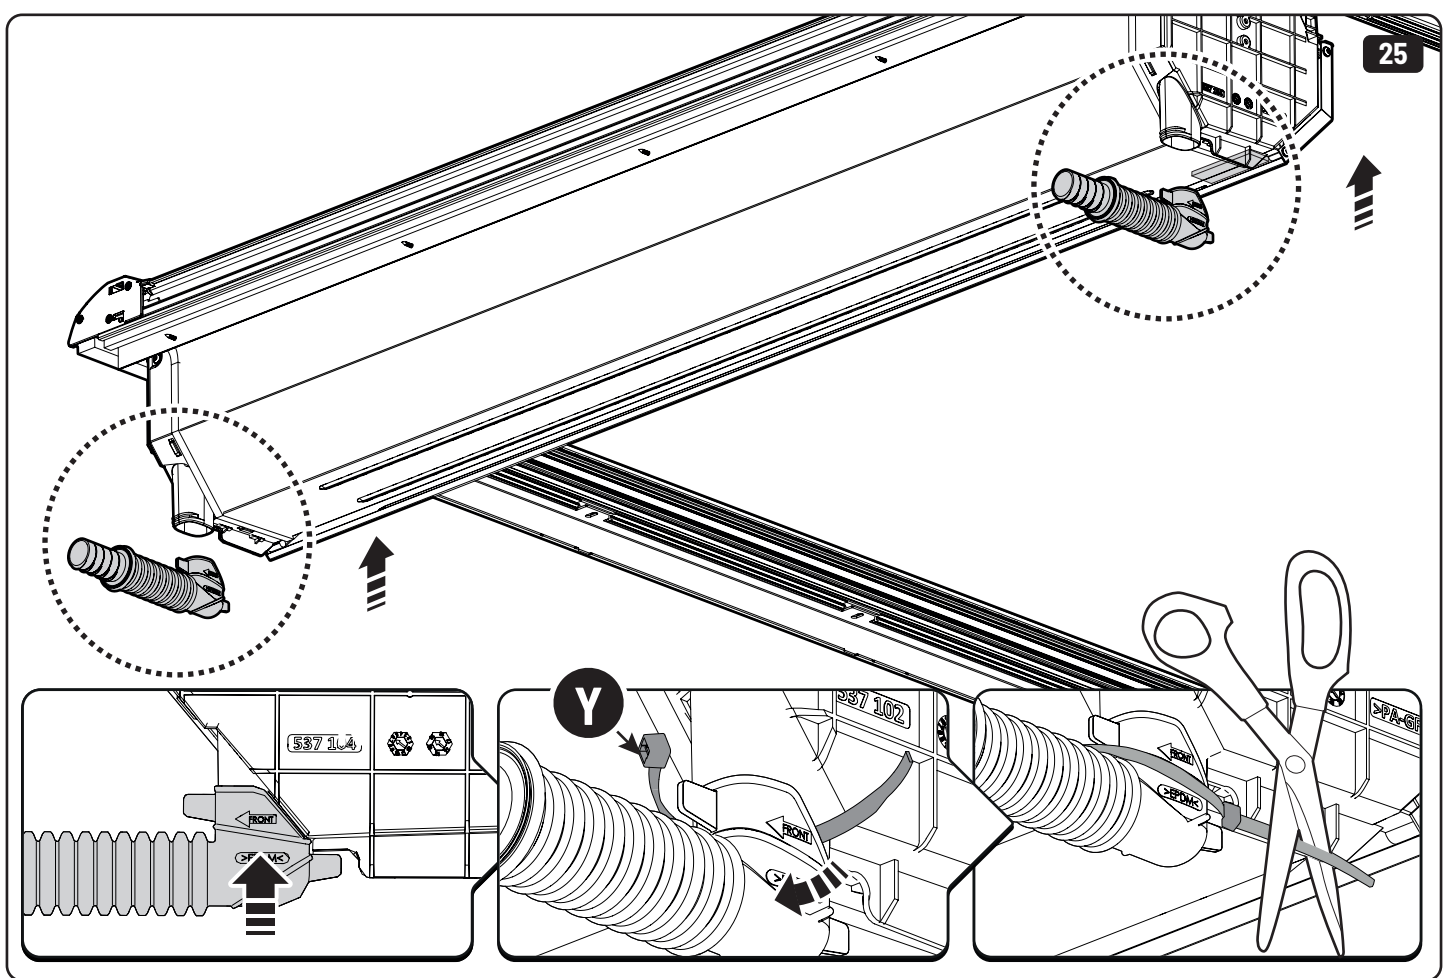

Water & sponge

2

3

 Ø 2,4mm 3/32"

 Rust Protection

Sealer

265mm
10 1/2"

265mm
10 1/2"