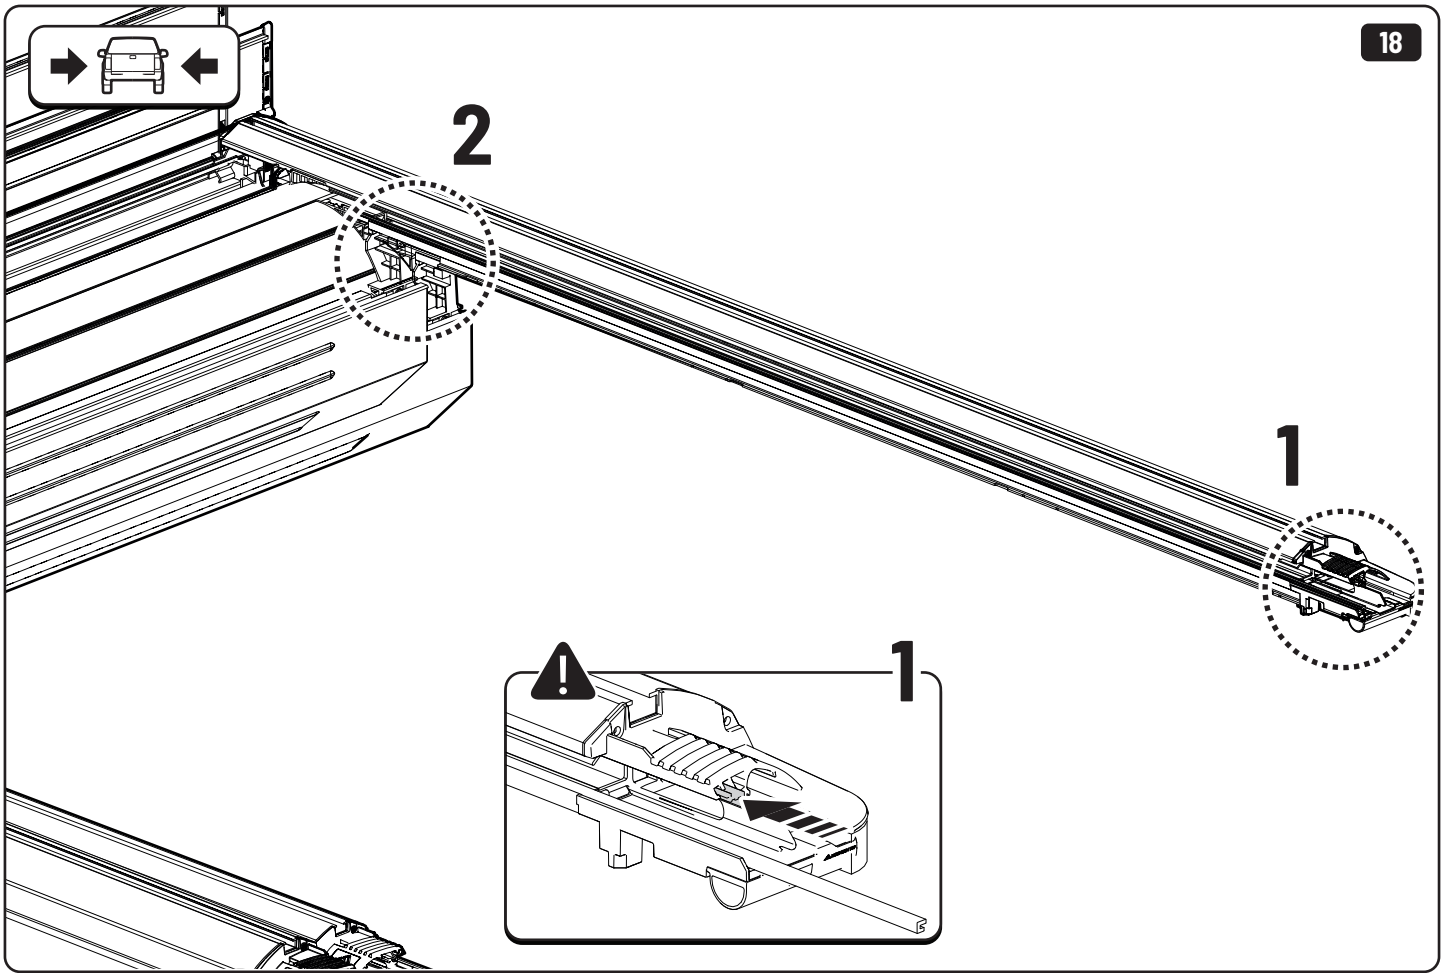

Water & sponge

2

3

 Ø 2,4mm 3/32"

 Rust Protection

Sealer

265mm
10 1/2"

265mm
10 1/2"