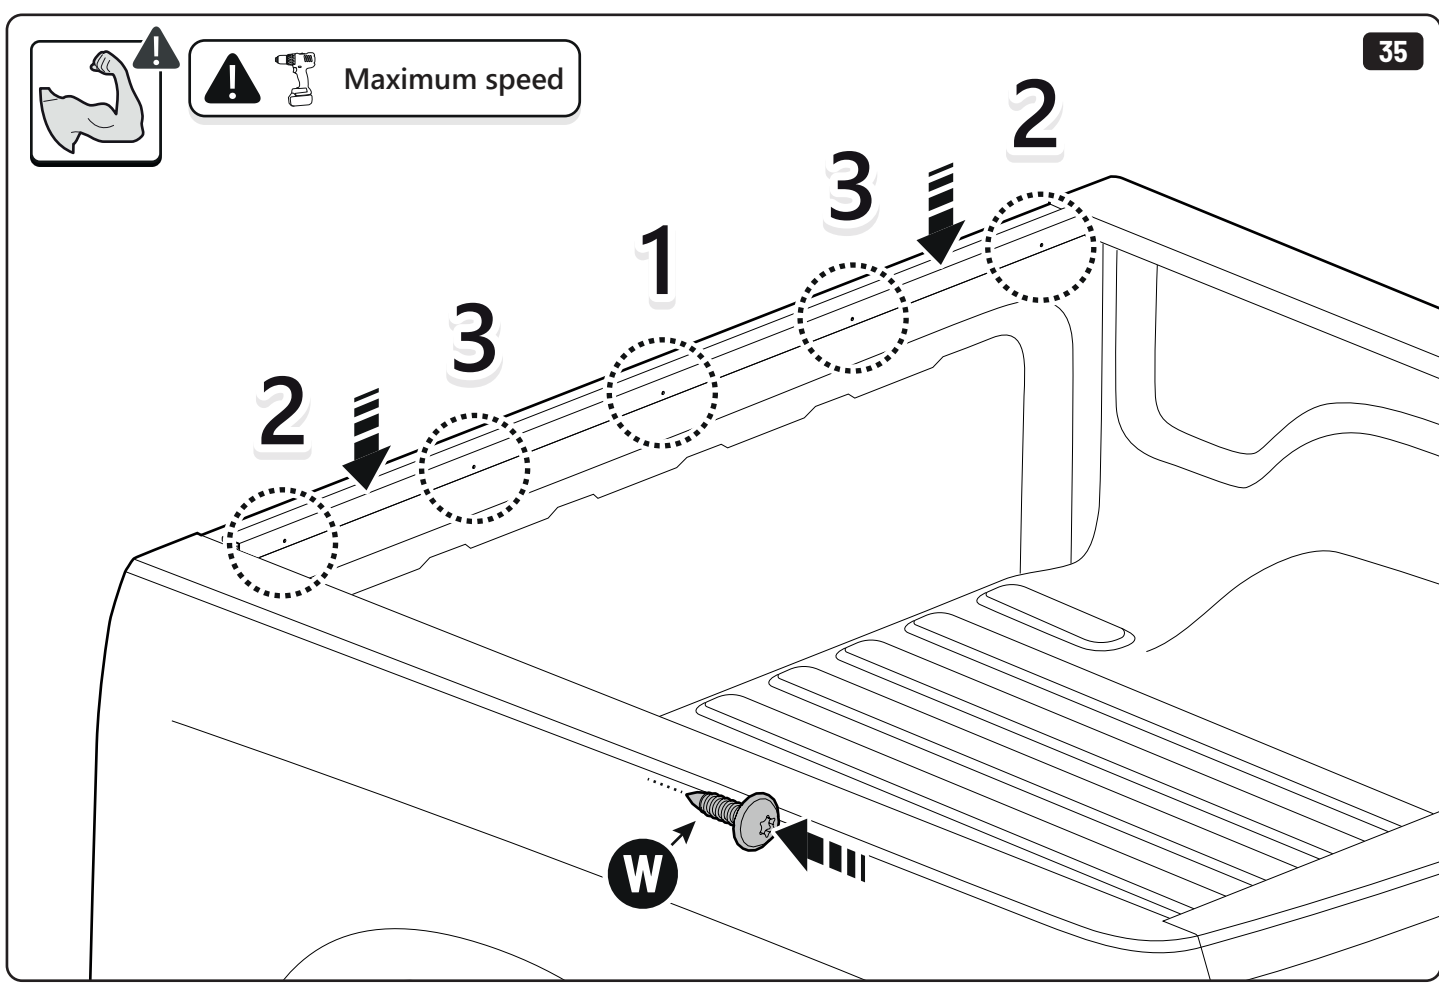

Water & sponge

2

3

 Ø 2,4mm 3/32"

 Rust Protection

Sealer

265mm
10 1/2"

265mm
10 1/2"