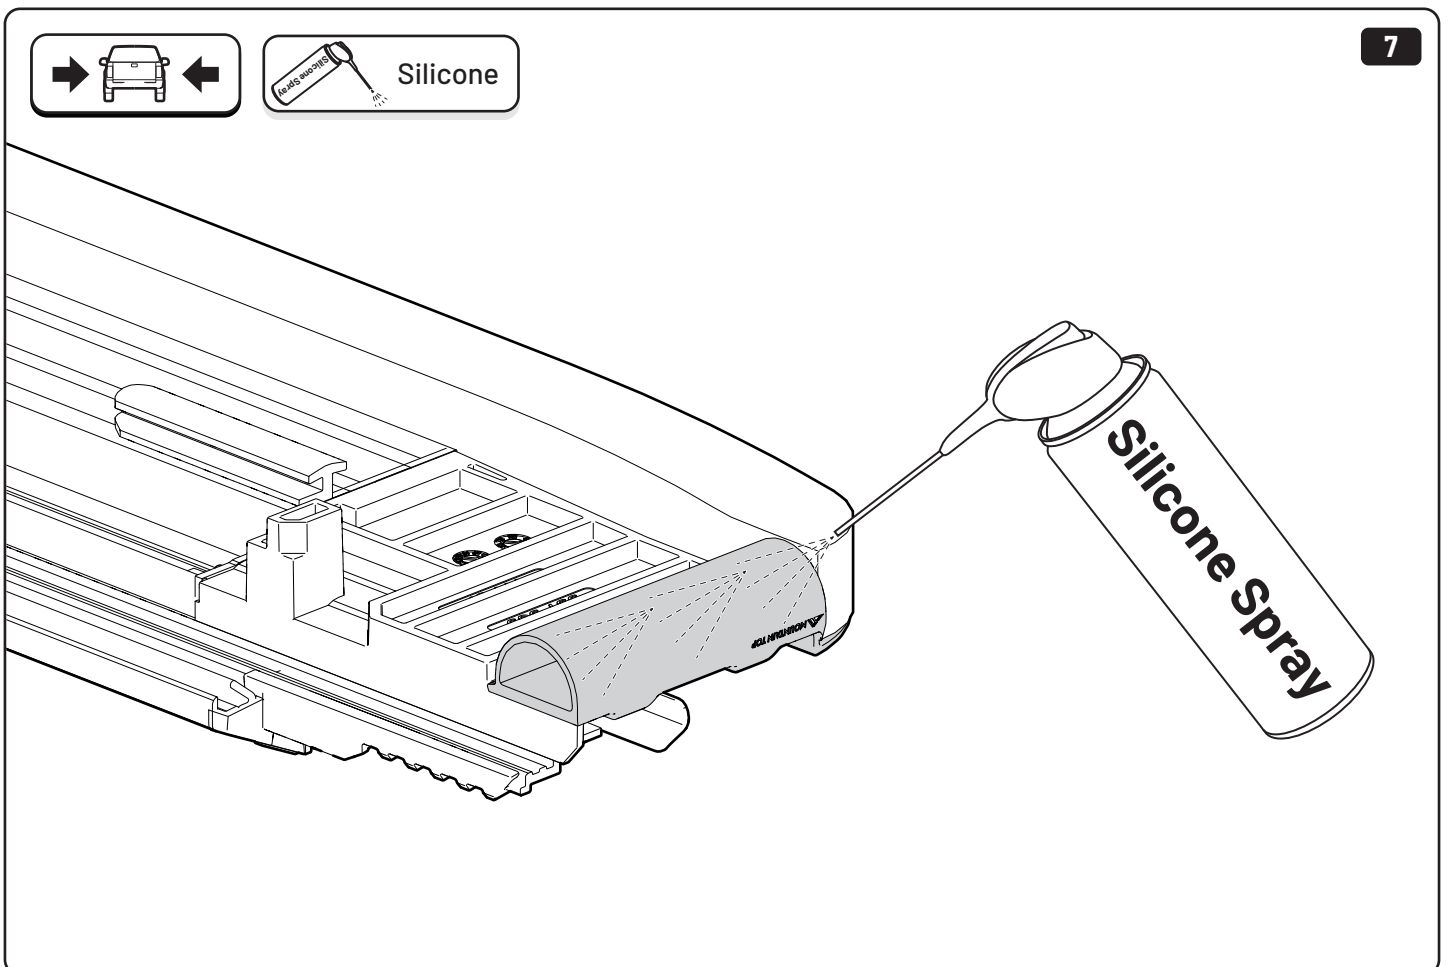

Water & sponge

2

3

 Ø 2,4mm 3/32"

 Rust Protection

Sealer

265mm
10 1/2"

265mm
10 1/2"