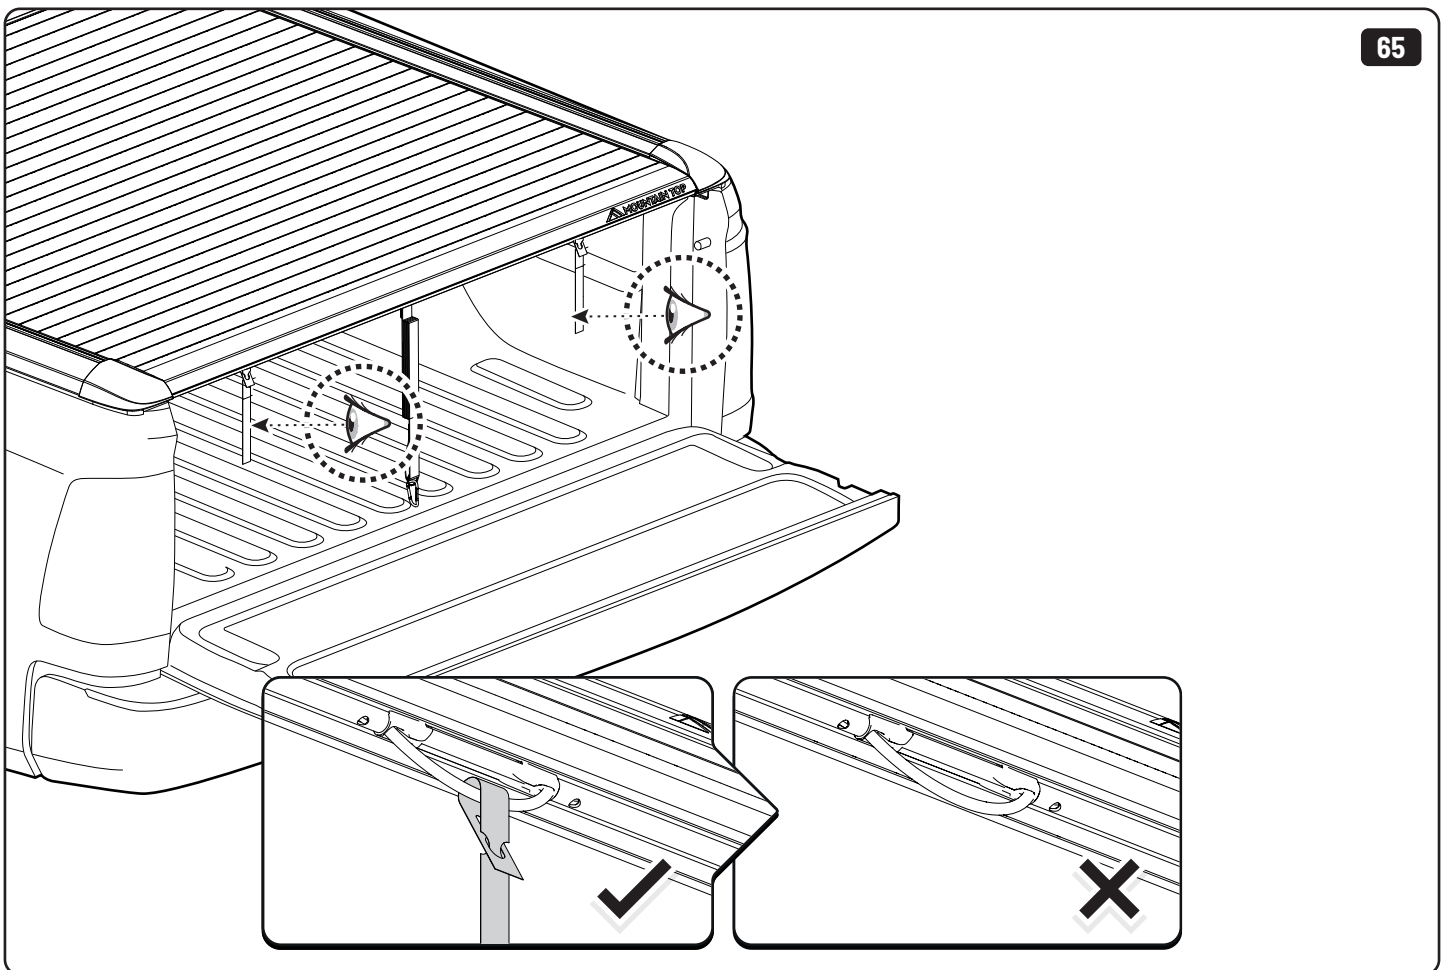

x8

EV0m Installation checklist

Type of Maintenance	Page	Done by
Mounting gliding rail in canister	15-16	
Holes for drain	24-25	
Placement of bracket	26-27	
With + Cross measurement	32-33	
Tightening the clamp screw	28+33	