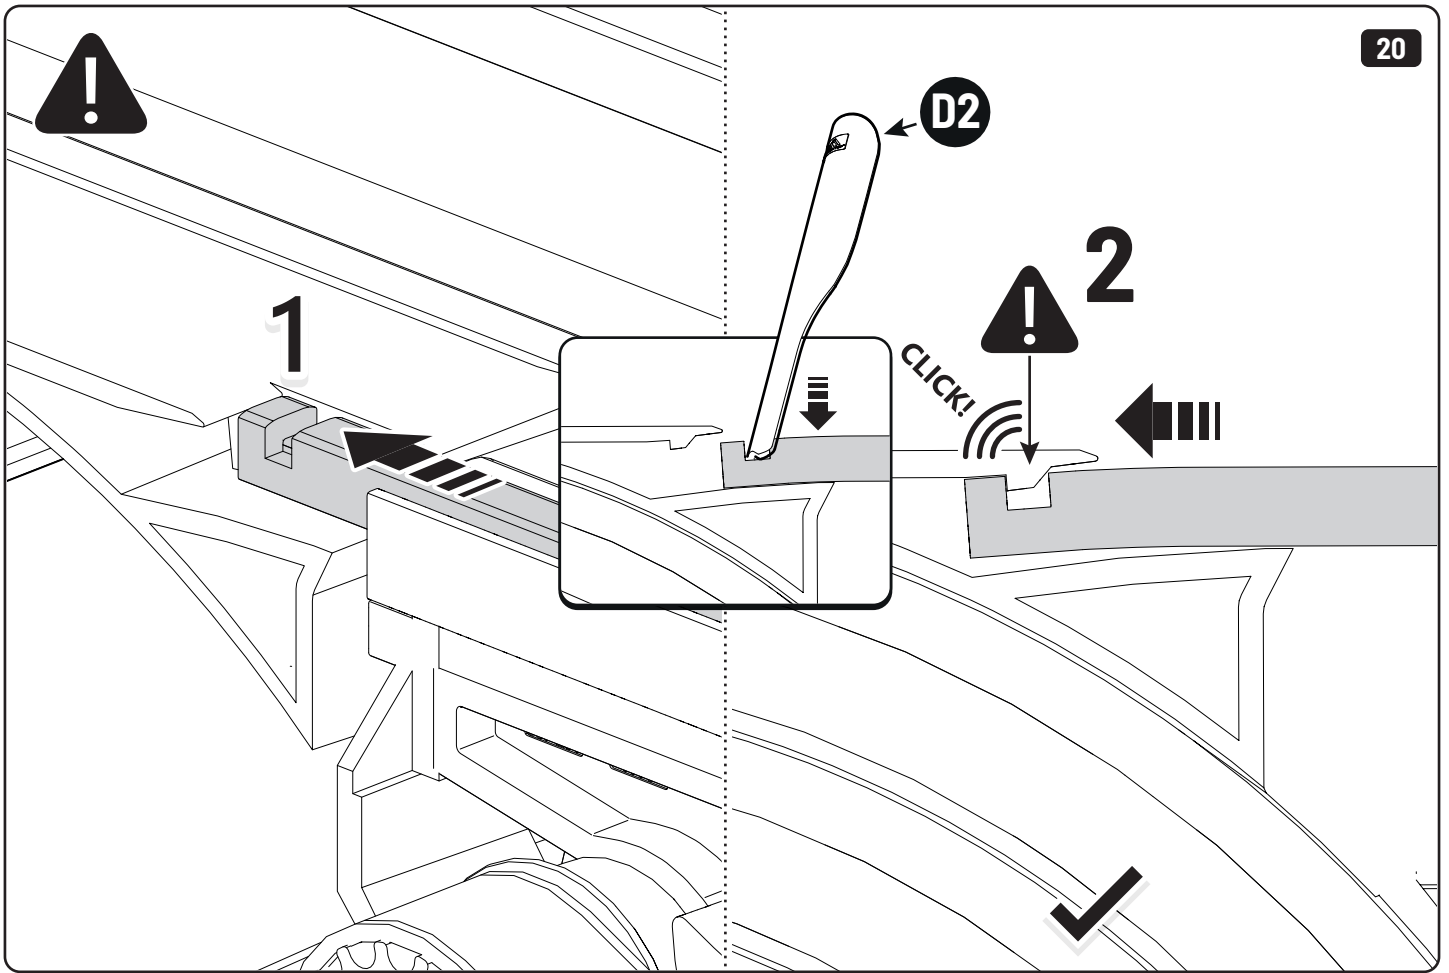

Water & sponge

2

3

 Ø 2,4mm 3/32"

 Rust Protection

Sealer

265mm
10 1/2"

265mm
10 1/2"