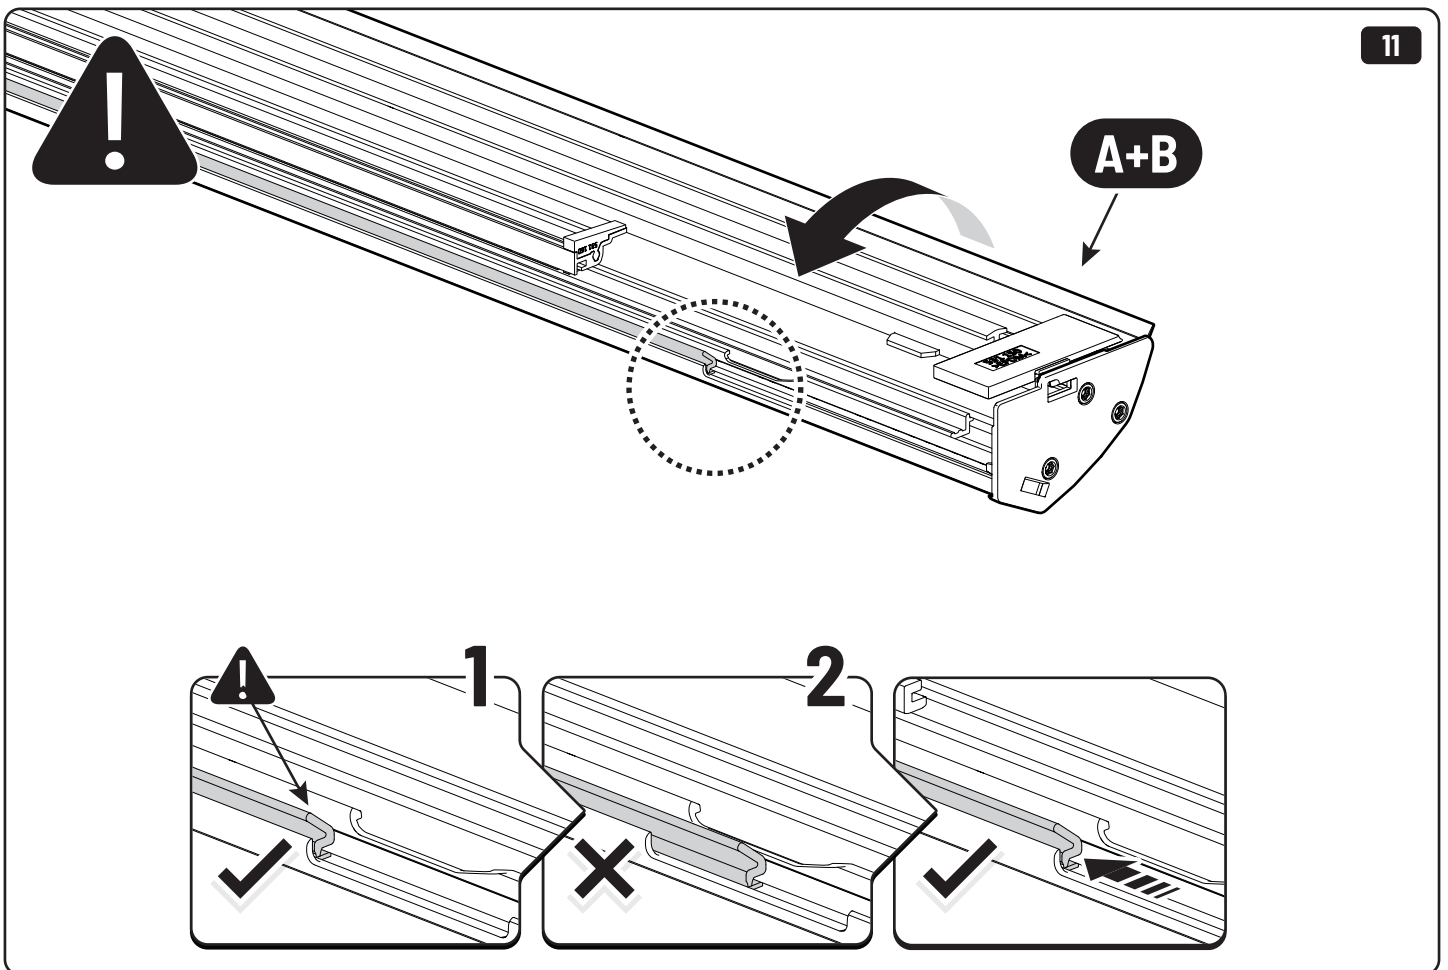

Water & sponge

2

3

 Ø 2,4mm 3/32"

 Rust Protection

Sealer

265mm
10 1/2"

265mm
10 1/2"