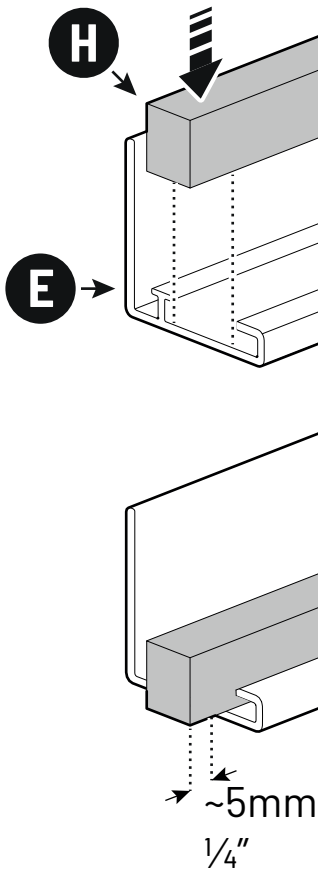

Water & sponge

2

3

 Ø 2,4mm 3/32"

 Rust Protection

Sealer

265mm
10 1/2"

265mm
10 1/2"