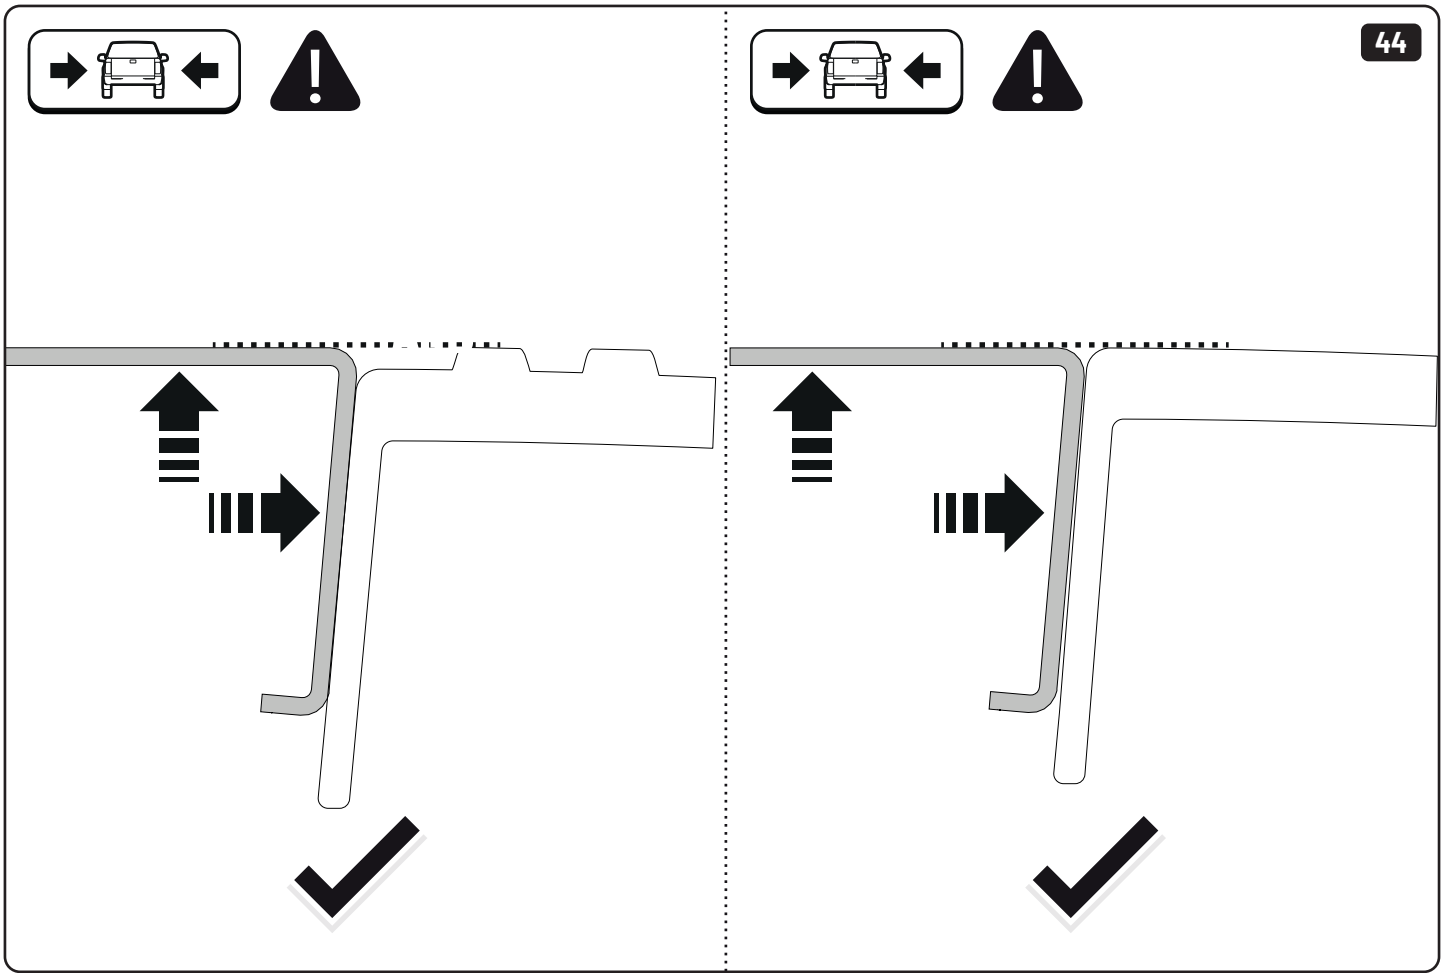

x8

EV0m Installation checklist

Type of Maintenance	Page	Done by
Mounting gliding rail in canister	15-16	
Holes for drain	24-25	
Placement of bracket	26-27	
With + Cross measurement	32-33	
Tightening the clamp screw	28+33	