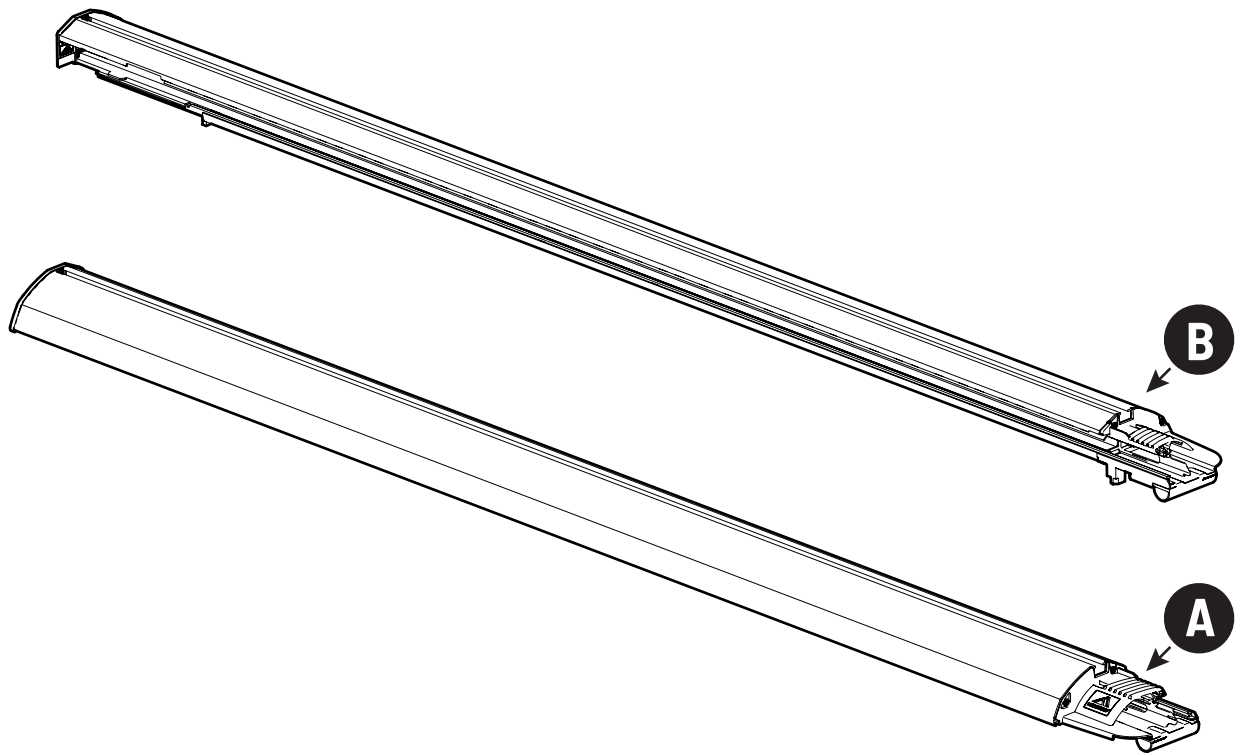

Water & sponge

2

3

 Ø 2,4mm 3/32"

 Rust Protection

Sealer

265mm
10 1/2"

265mm
10 1/2"