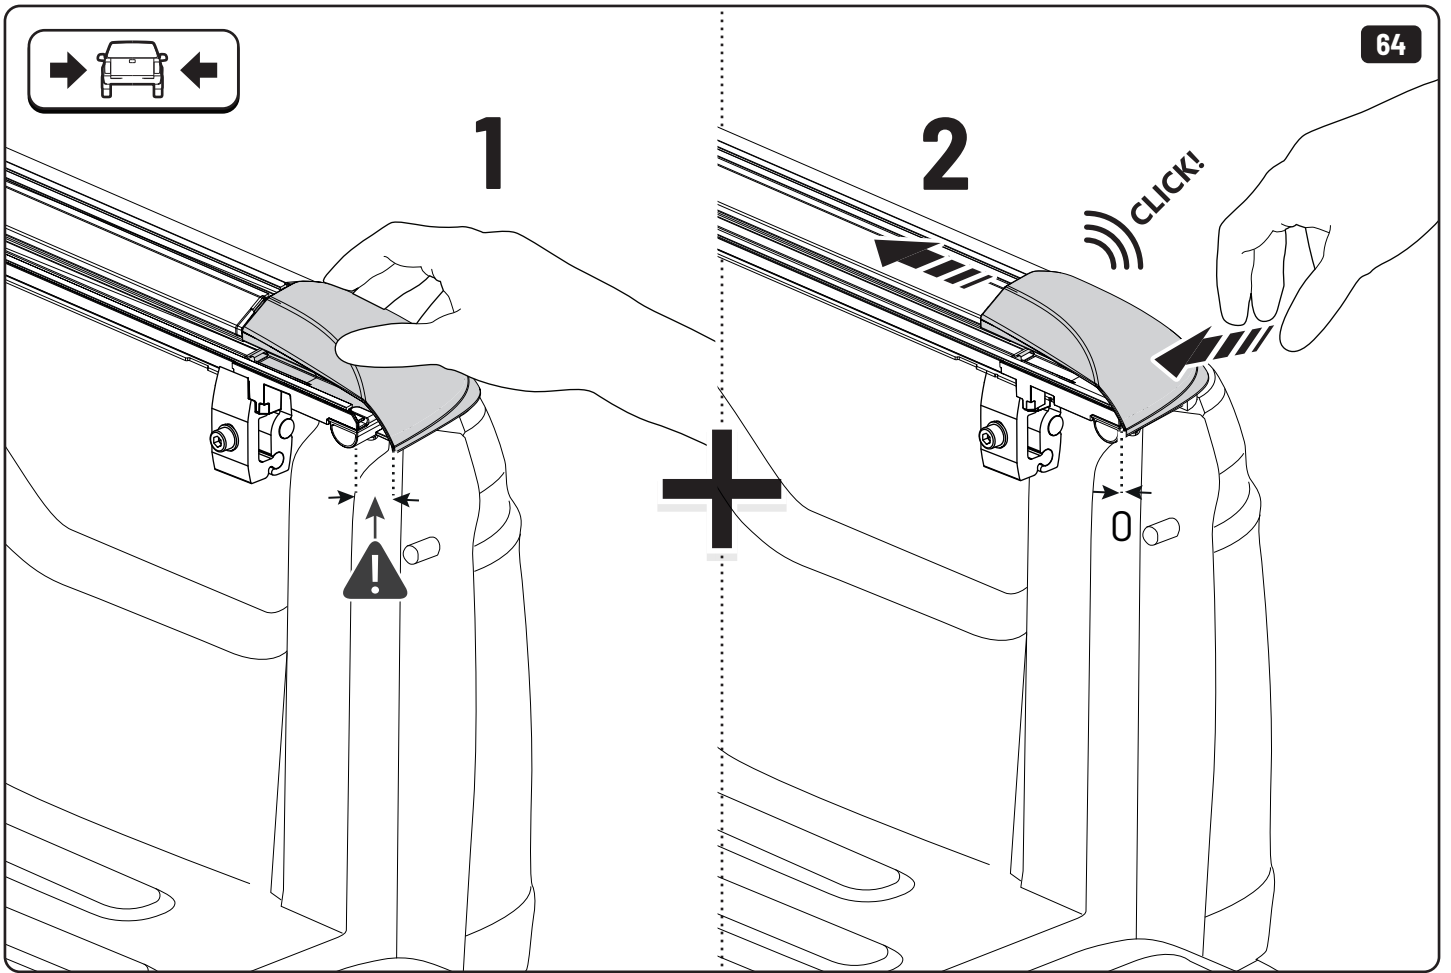

x8

EV0m Installation checklist

Type of Maintenance	Page	Done by
Mounting gliding rail in canister	15-16	
Holes for drain	24-25	
Placement of bracket	26-27	
With + Cross measurement	32-33	
Tightening the clamp screw	28+33	