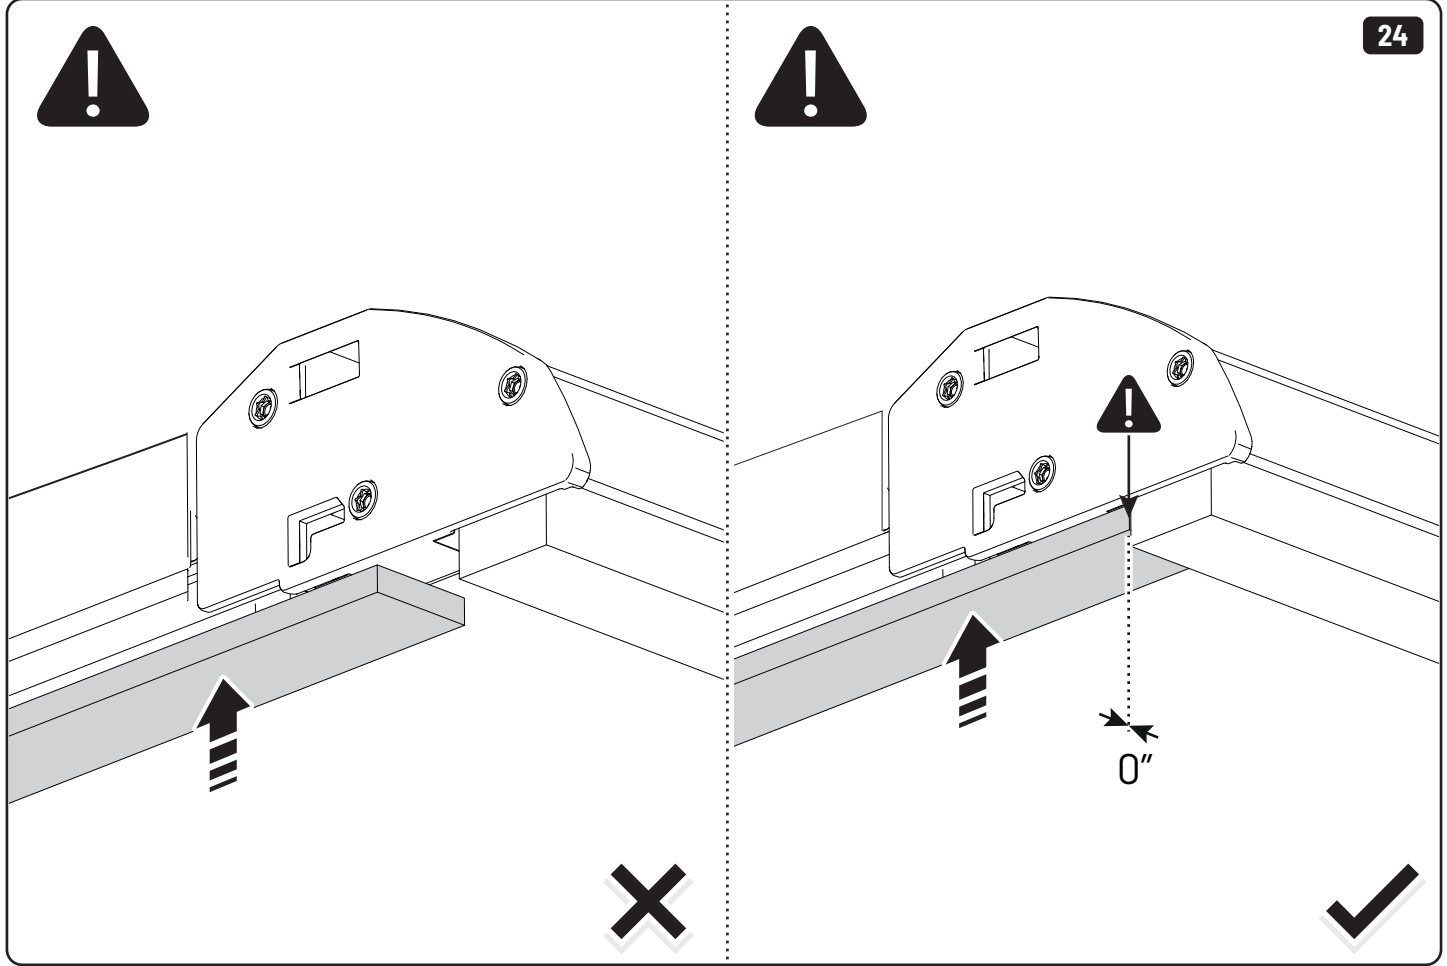

Water & sponge

2

3

 Ø 2,4mm 3/32"

 Rust Protection

Sealer

265mm
10 1/2"

265mm
10 1/2"