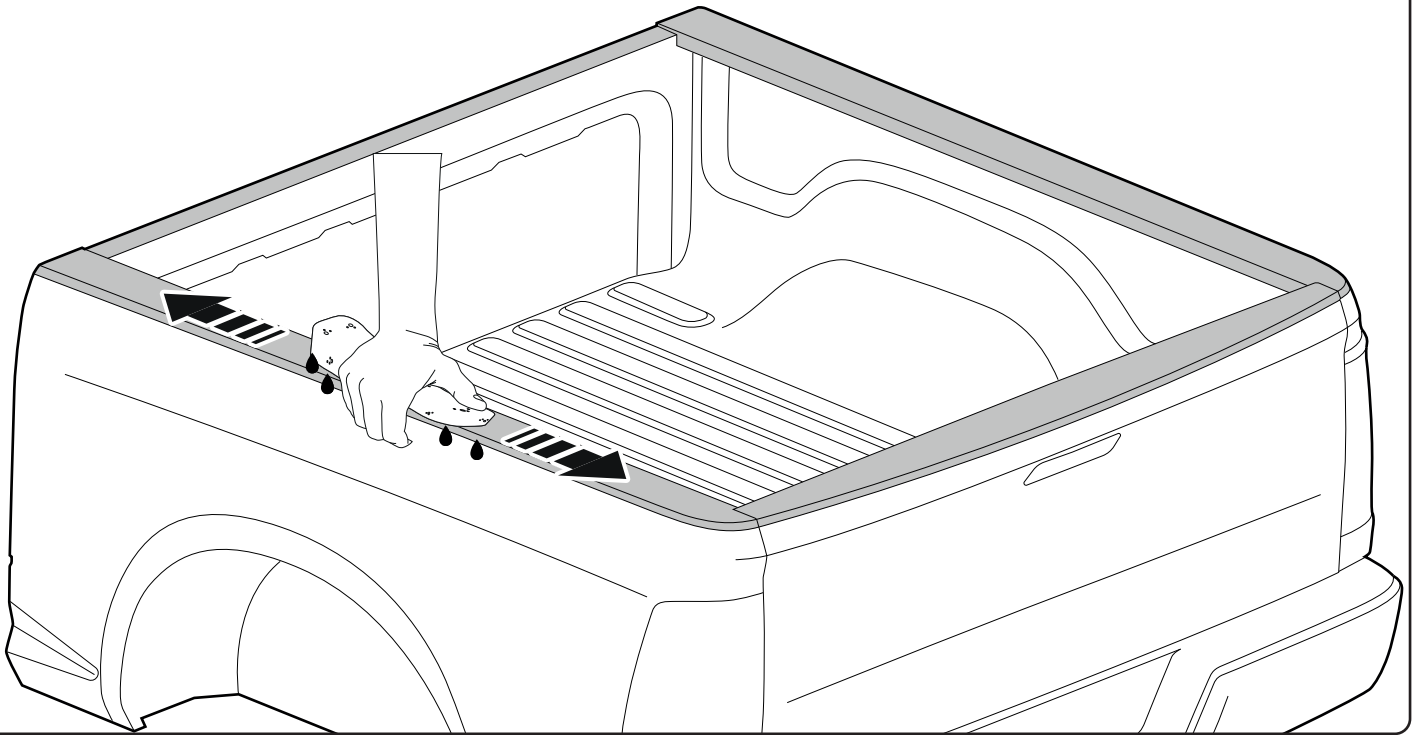

Water & sponge

2

3

 Ø 2,4mm 3/32"

 Rust Protection

Sealer

265mm
10 1/2"

265mm
10 1/2"