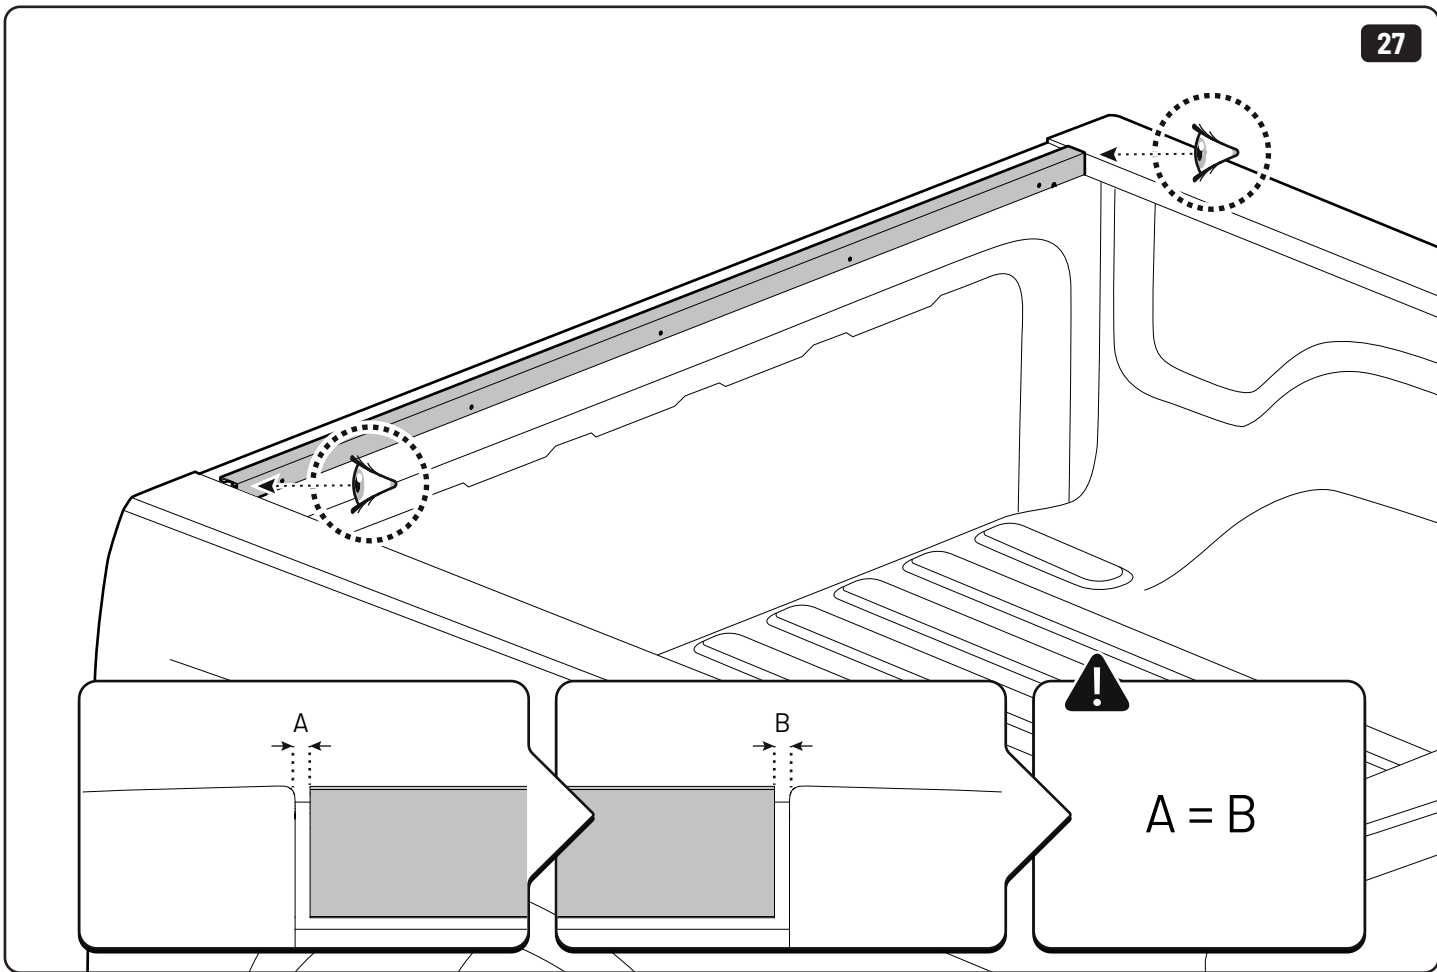

Water & sponge

2

3

 Ø 2,4mm 3/32"

 Rust Protection

Sealer

265mm
10 1/2"

265mm
10 1/2"