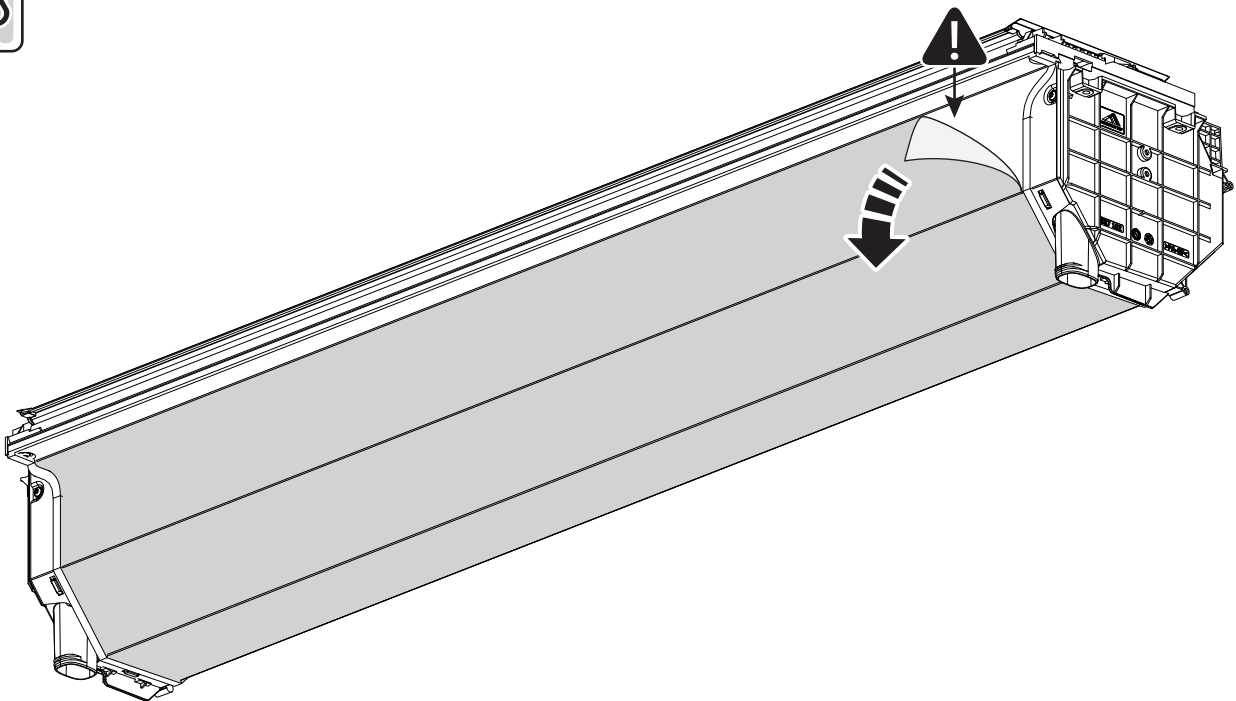

Water & sponge

2

3

 Ø 2,4mm 3/32"

 Rust Protection

Sealer

265mm
10 1/2"

265mm
10 1/2"