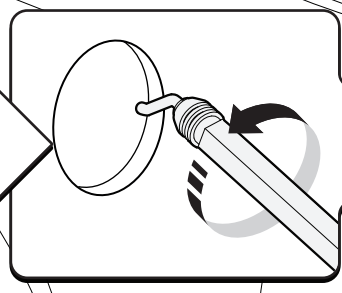

Water & sponge

2

3

 Ø 2,4mm 3/32"

 Rust Protection

Sealer

265mm
10 1/2"

265mm
10 1/2"