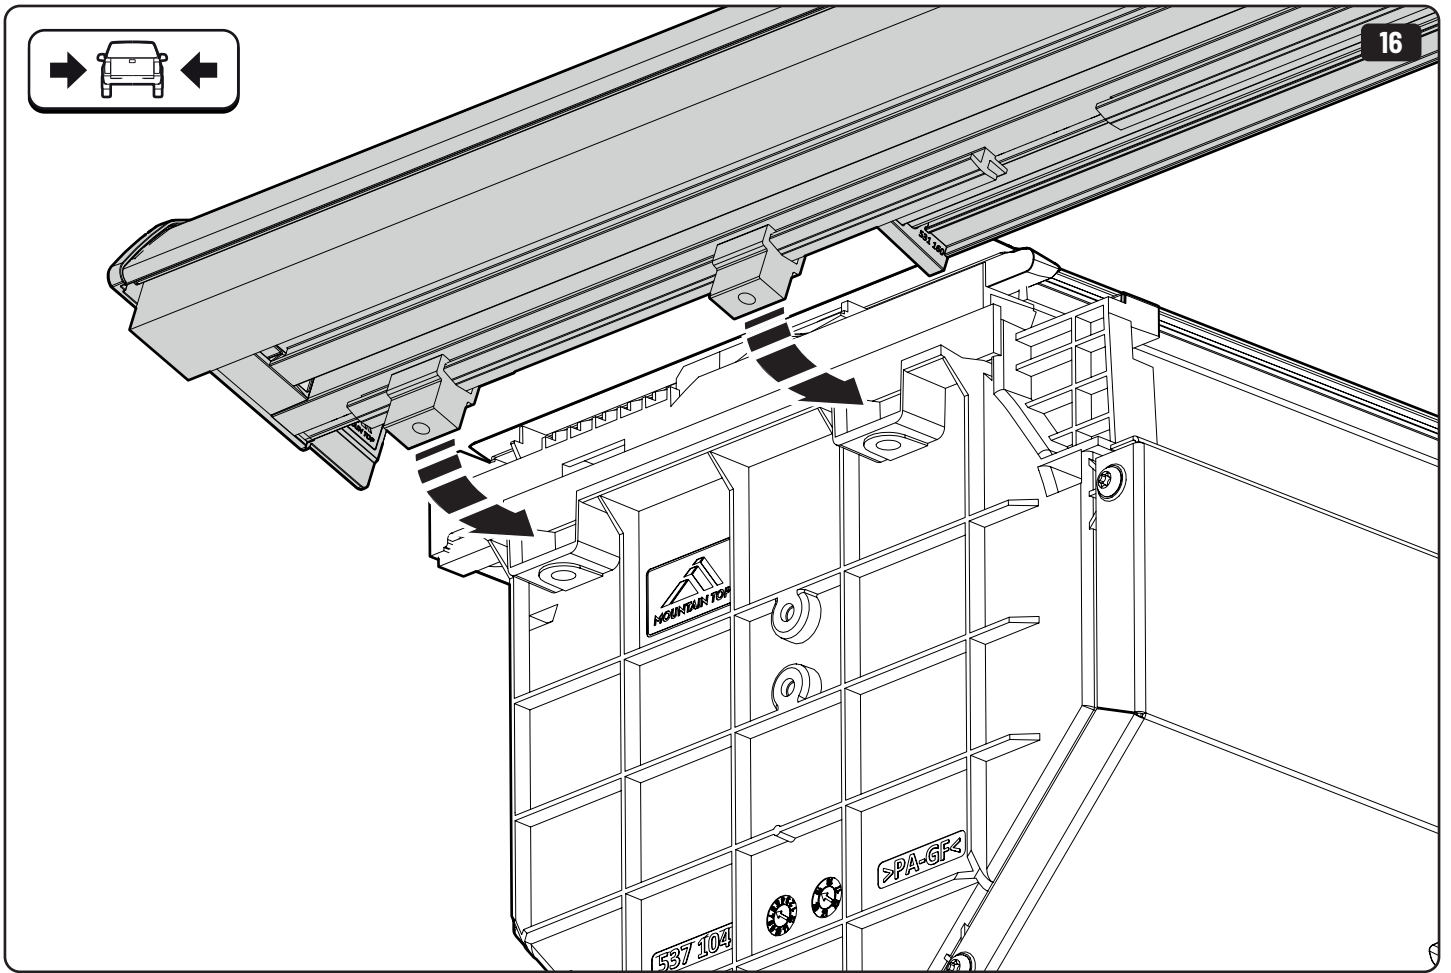

Water & sponge

2

3

 Ø 2,4mm 3/32"

 Rust Protection

Sealer

265mm
10 1/2"

265mm
10 1/2"