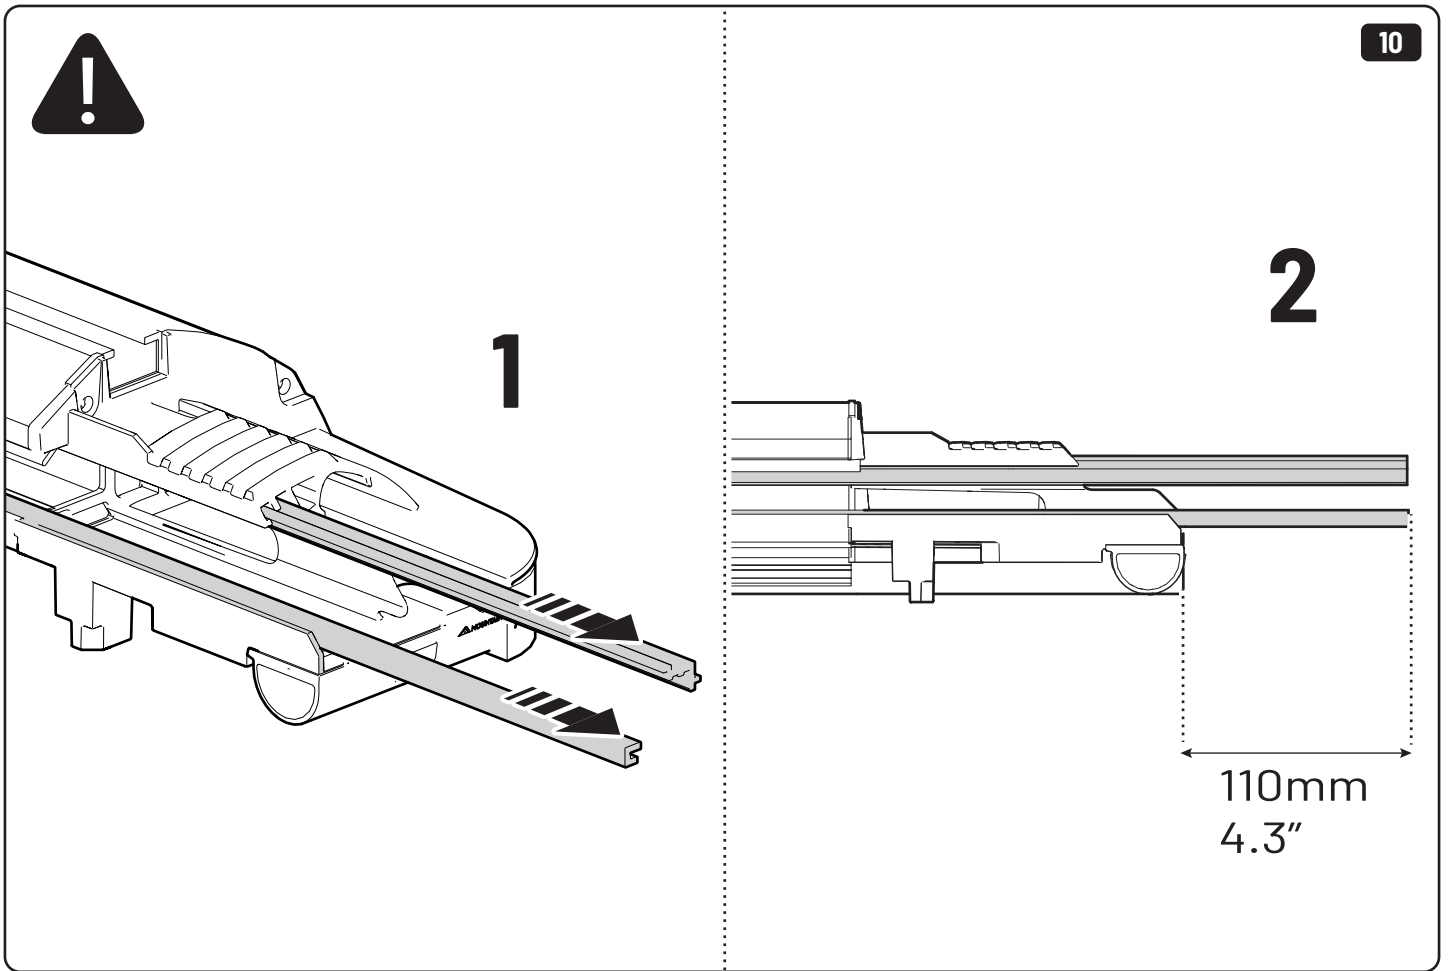

Water & sponge

2

3

 Ø 2,4mm 3/32"

 Rust Protection

Sealer

265mm
10 1/2"

265mm
10 1/2"