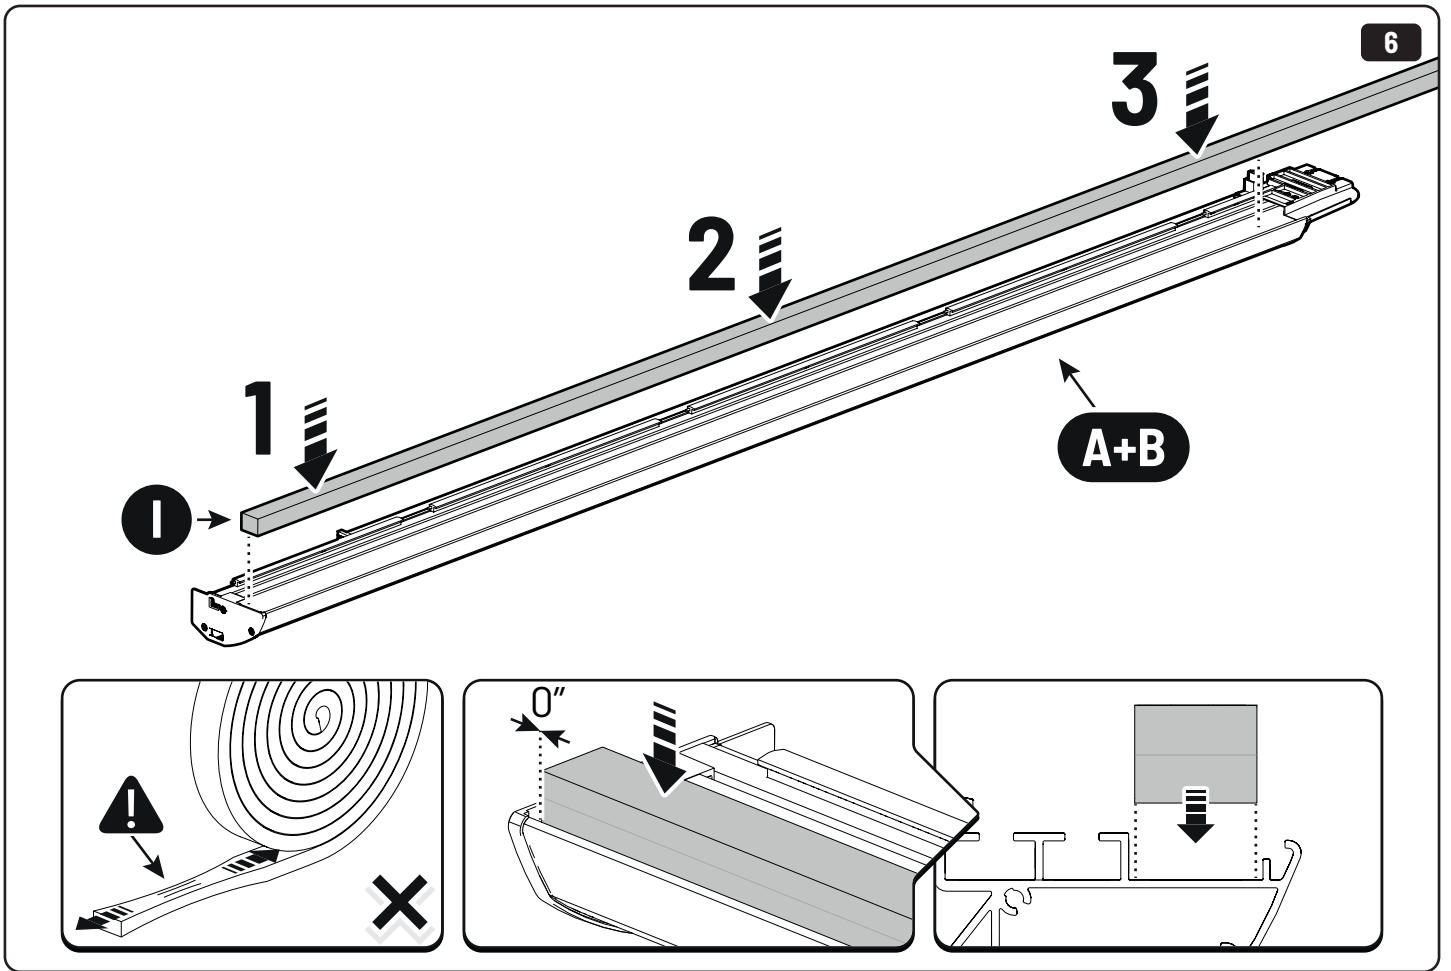

Water & sponge

2

3

 Ø 2,4mm 3/32"

 Rust Protection

Sealer

265mm
10 1/2"

265mm
10 1/2"