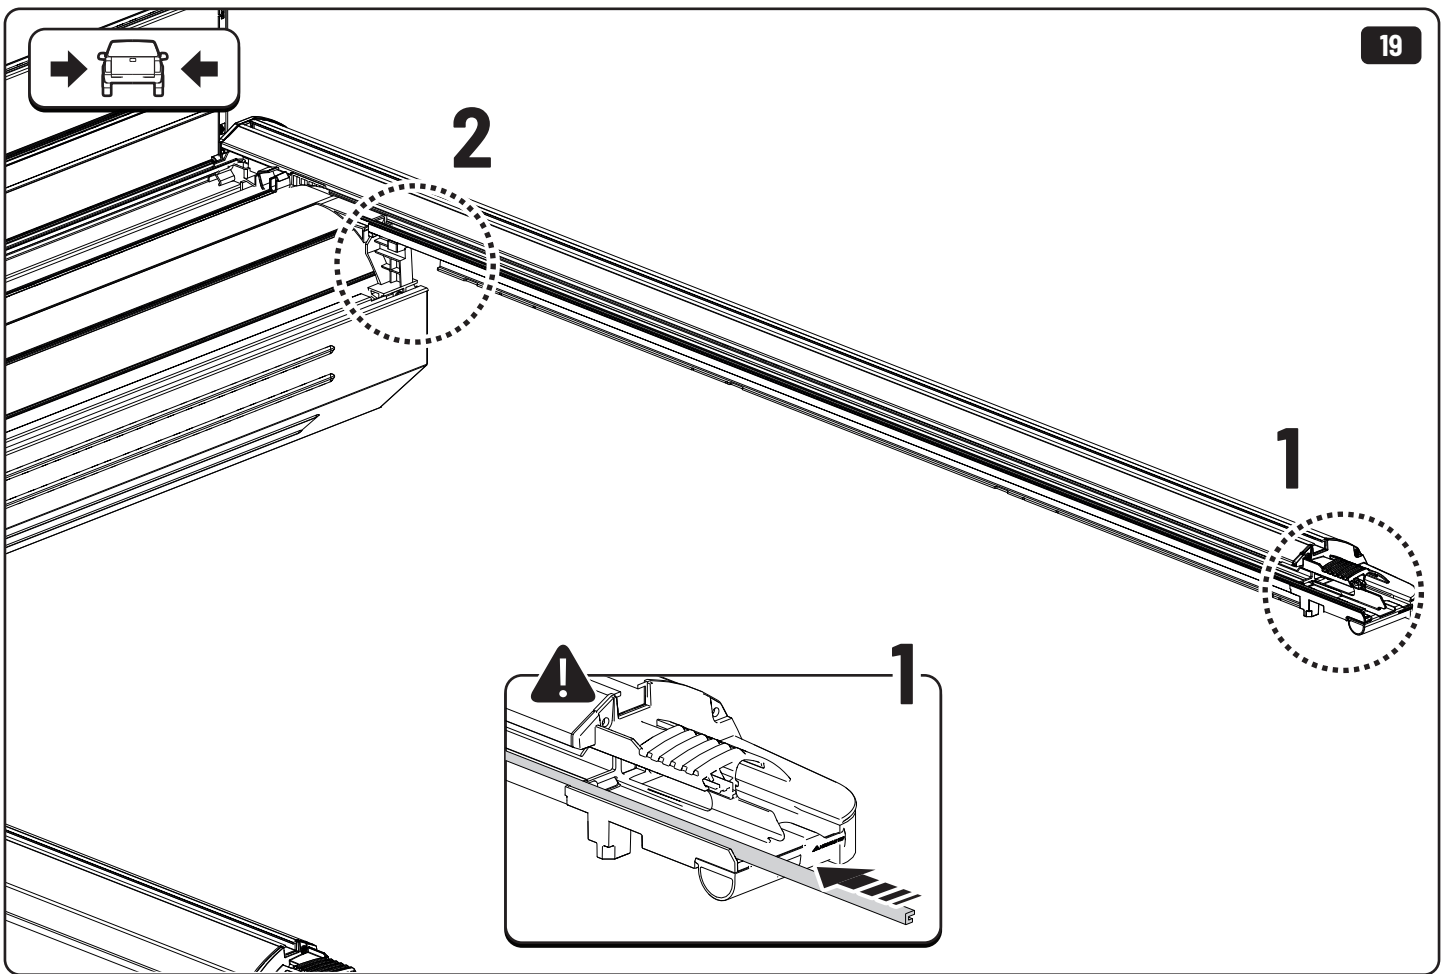

Water & sponge

2

3

 Ø 2,4mm 3/32"

 Rust Protection

Sealer

265mm
10 1/2"

265mm
10 1/2"