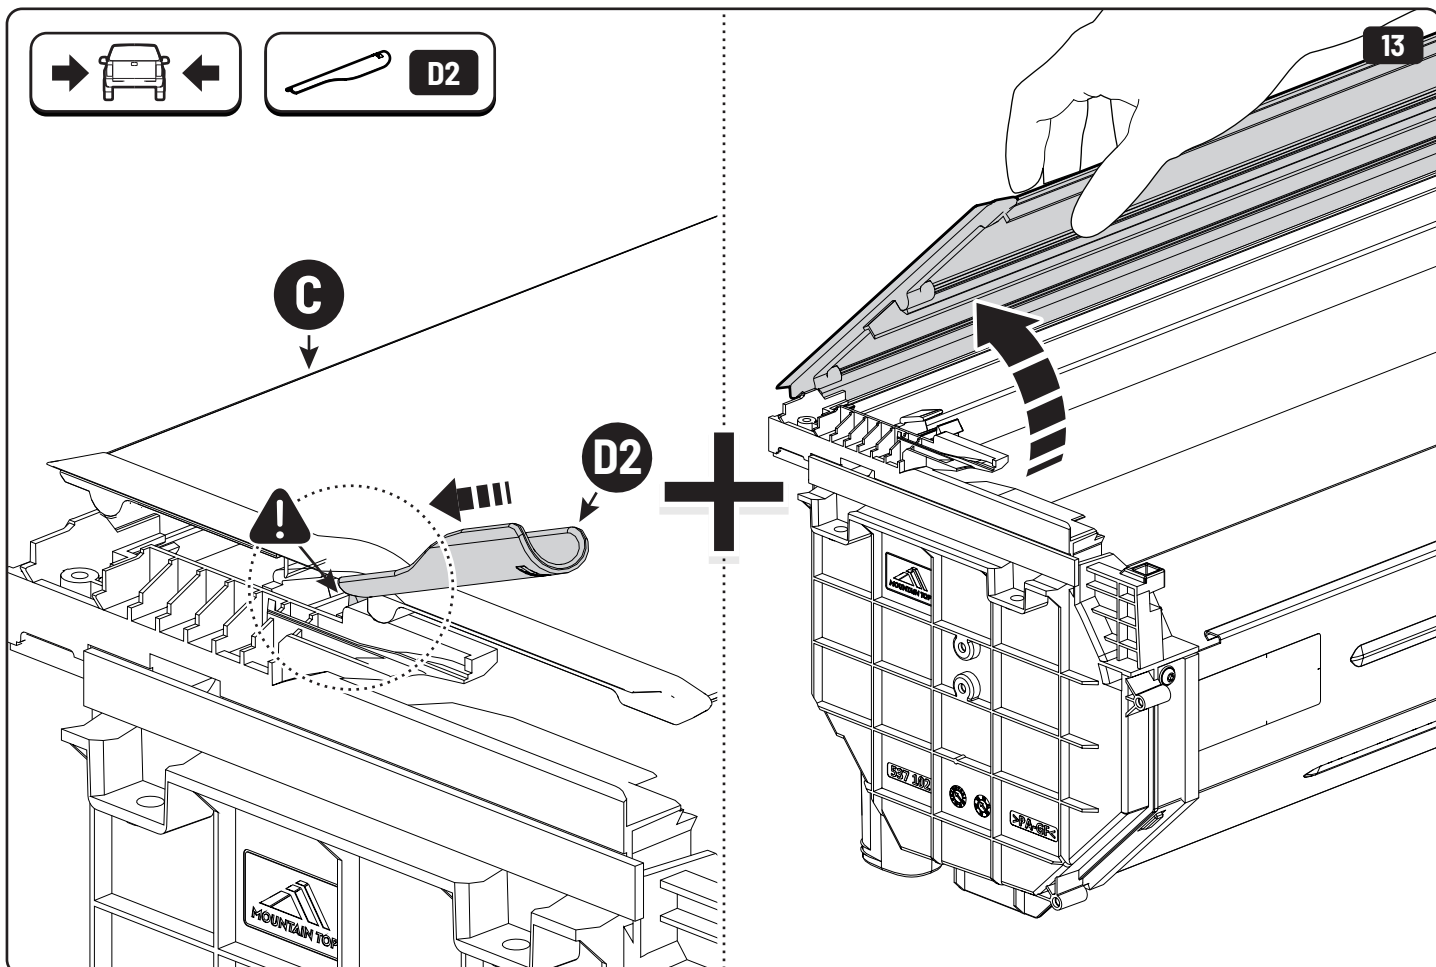

Water & sponge

2

3

 Ø 2,4mm 3/32"

 Rust Protection

Sealer

265mm
10 1/2"

265mm
10 1/2"