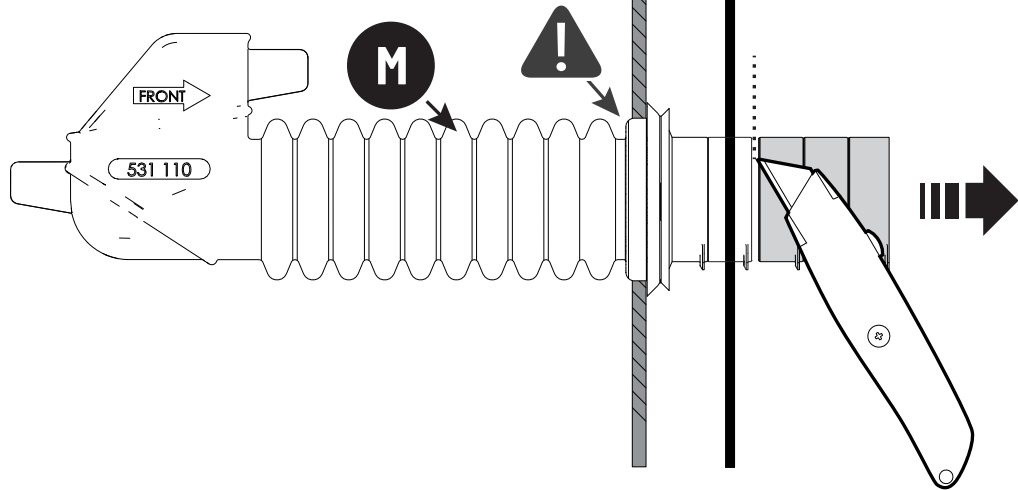

x8

EV0m Installation checklist

Type of Maintenance	Page	Done by
Mounting gliding rail in canister	15-16	
Holes for drain	24-25	
Placement of bracket	26-27	
With + Cross measurement	32-33	
Tightening the clamp screw	28+33	

Customer Service +45 4810 2950 (08:00 - 16:00 CET)
Support info@mountaintop.dk
Website www.mountaintop.dk
Address Pedersholmparken 10, 3600 Frederikssund, Denmark

Part number (s)	Model / Year	Cab length	Installation time	Weight
Chevrolet Silverado	Model / 2019 - TD	5,5 FT / 6,5 FT	1 hour (s)	44 Kg/48 Kg
Ford F-150	Model / 2015 - TD	5,5 FT / 6,5 FT	1 hour (s)	42 Kg/48 Kg
RAM 1500	Model / 2019 - TD	5,5 FT / 6,5 FT	1 hour (s)	43 Kg/48 Kg
Toyota Tundra	Model / 2007 - TD	5,5 FT	1 hour (s)	42 Kg