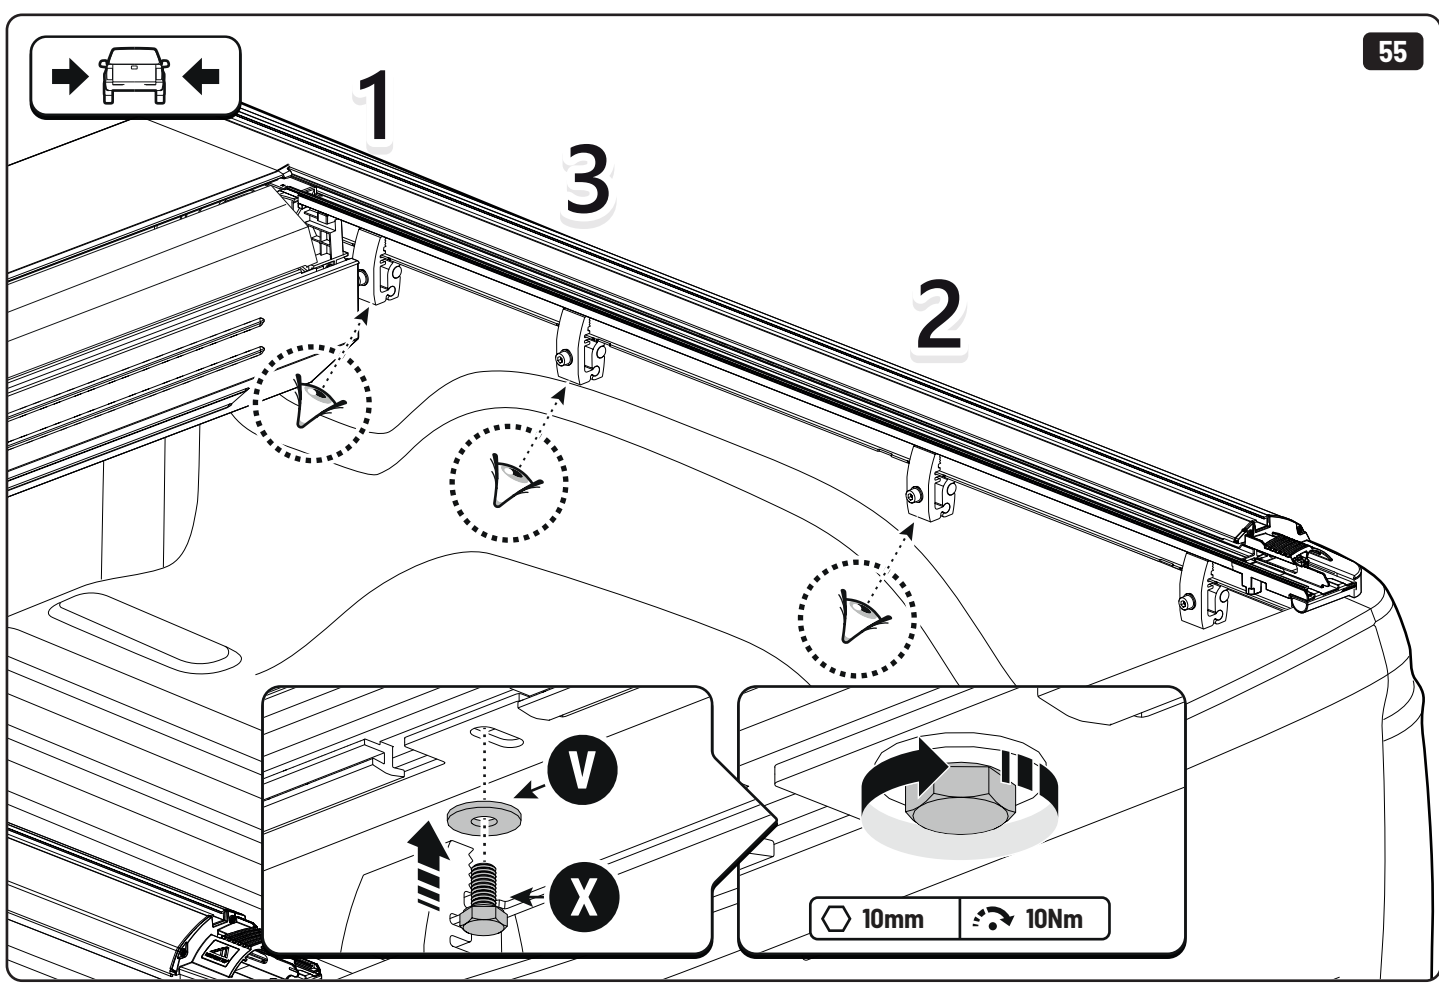

x8

EV0m Installation checklist

Type of Maintenance	Page	Done by
Mounting gliding rail in canister	15-16	
Holes for drain	24-25	
Placement of bracket	26-27	
With + Cross measurement	32-33	
Tightening the clamp screw	28+33	