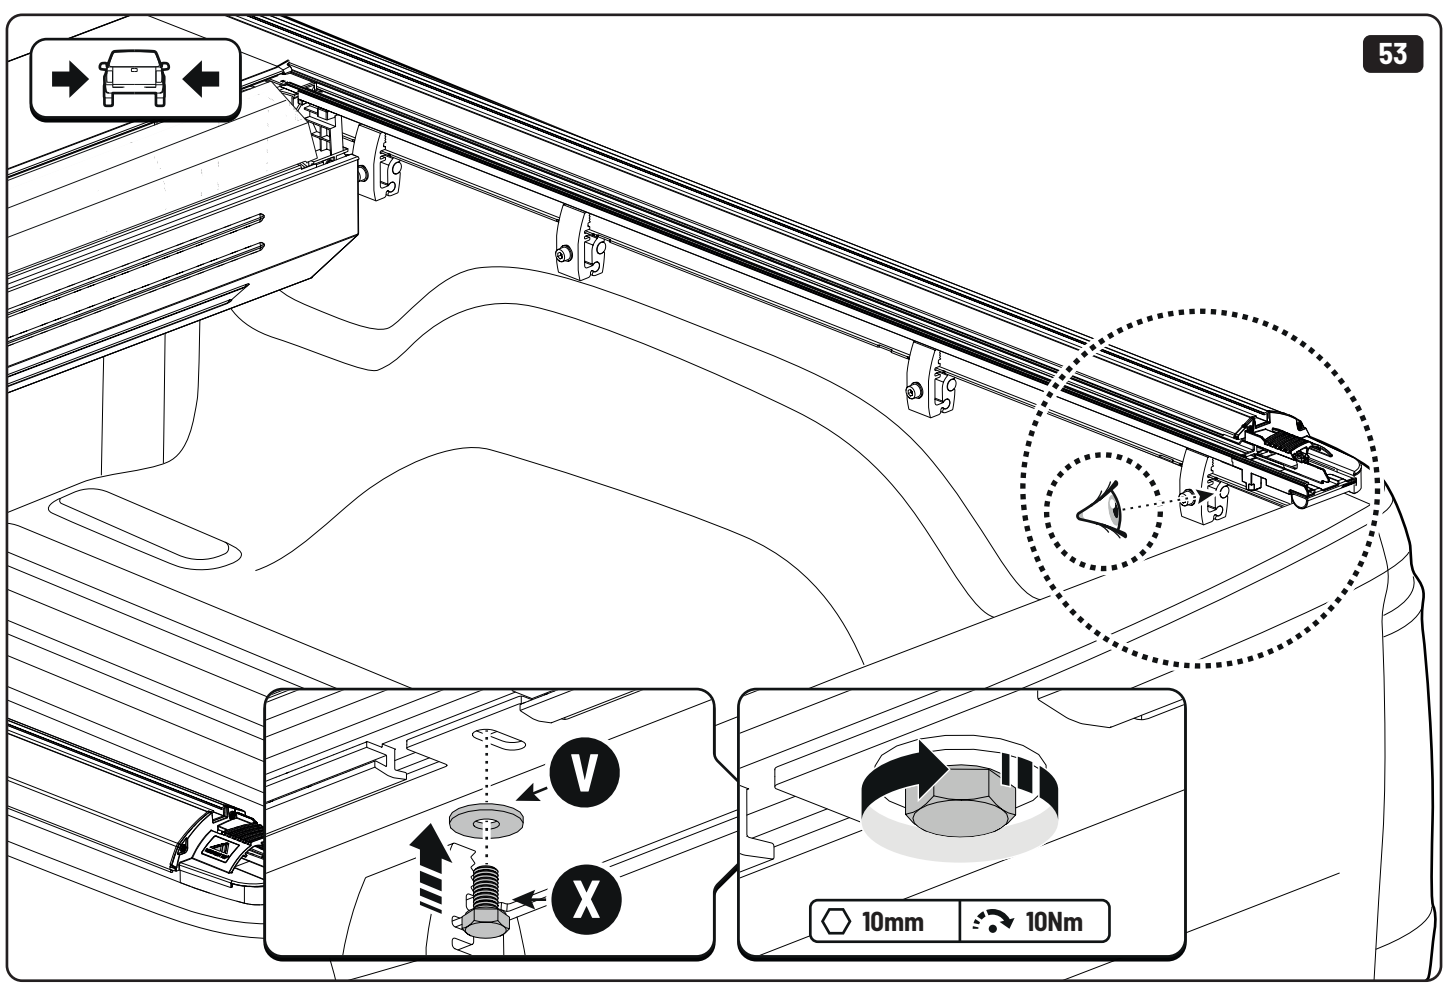

x8

EV0m Installation checklist

Type of Maintenance	Page	Done by
Mounting gliding rail in canister	15-16	
Holes for drain	24-25	
Placement of bracket	26-27	
With + Cross measurement	32-33	
Tightening the clamp screw	28+33	