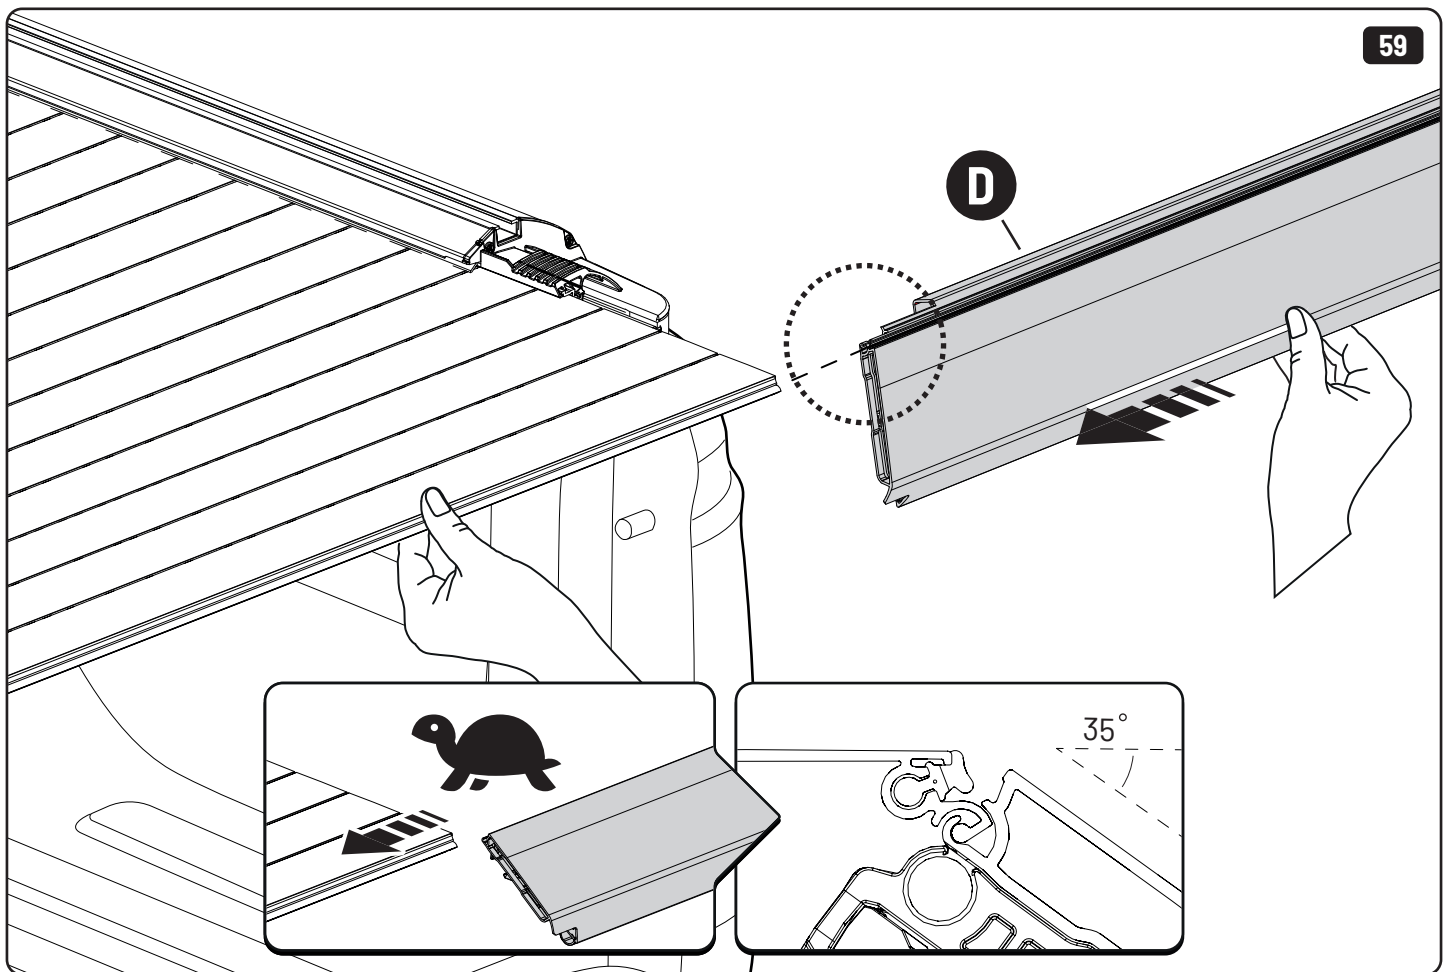

x8

EV0m Installation checklist

Type of Maintenance	Page	Done by
Mounting gliding rail in canister	15-16	
Holes for drain	24-25	
Placement of bracket	26-27	
With + Cross measurement	32-33	
Tightening the clamp screw	28+33	