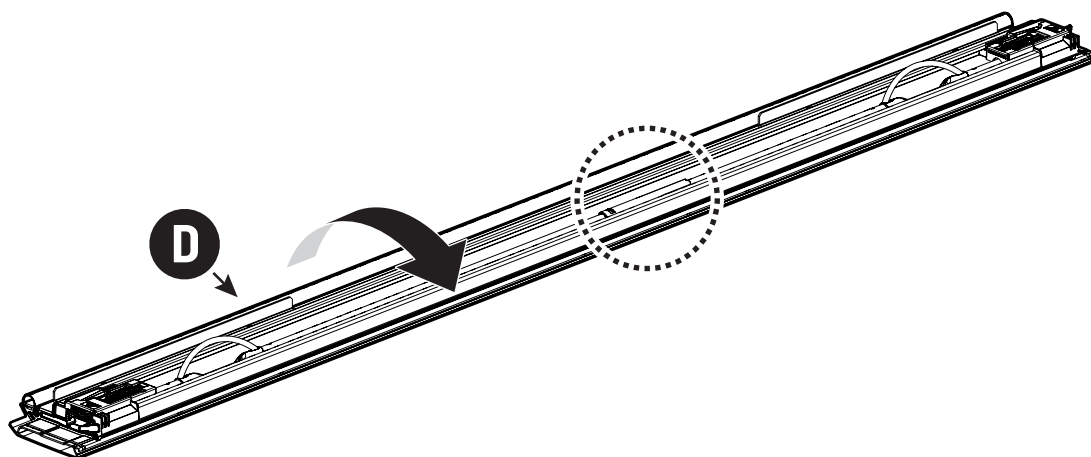

Water & sponge

2

3

 Ø 2,4mm 3/32"

 Rust Protection

Sealer

265mm
10 1/2"

265mm
10 1/2"