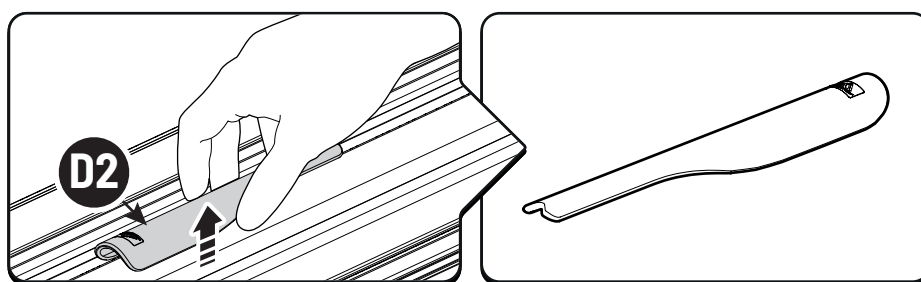

Water & sponge

2

3

 Ø 2,4mm 3/32"

 Rust Protection

Sealer

265mm
10 1/2"

265mm
10 1/2"