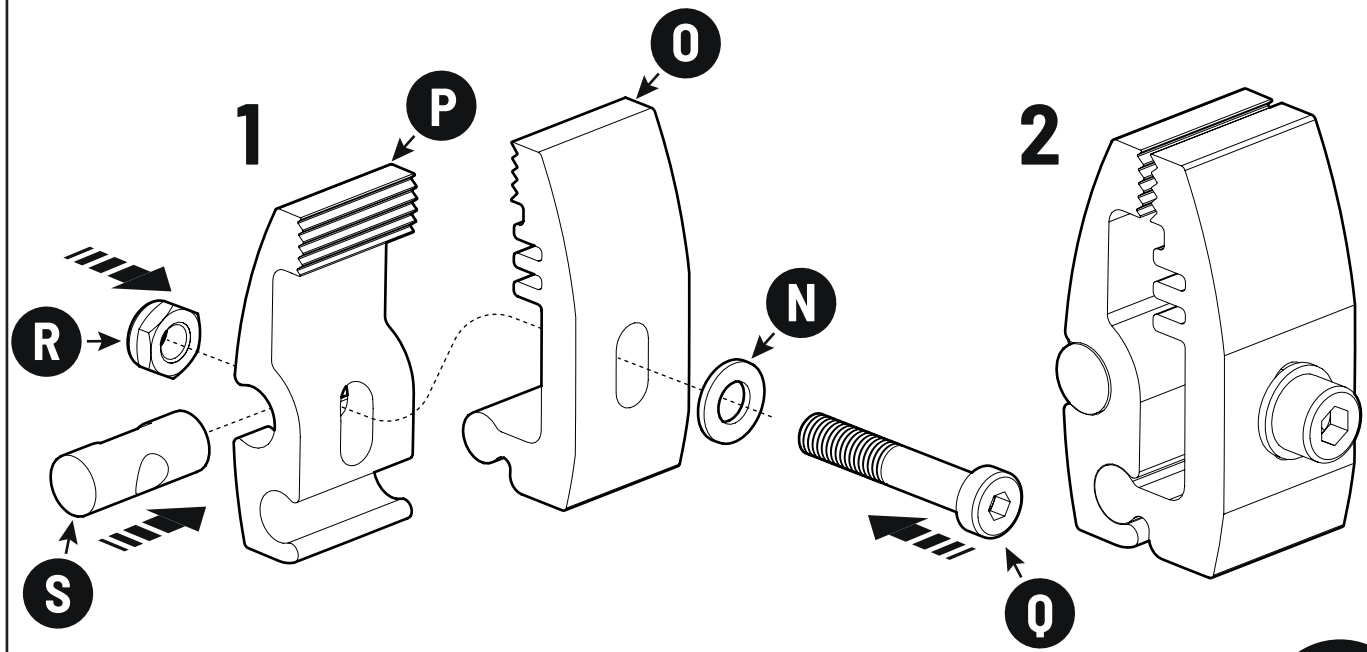

Water & sponge

2

3

 Ø 2,4mm 3/32"

 Rust Protection

Sealer

265mm
10 1/2"

265mm
10 1/2"