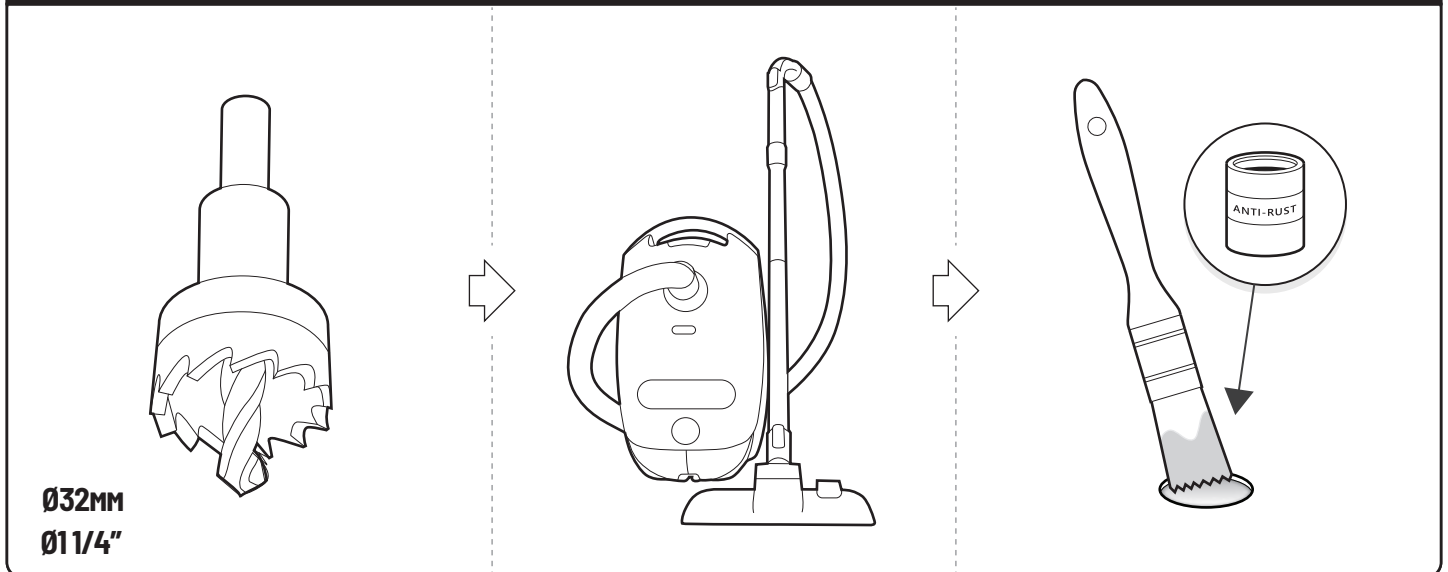

Tools needed

	SILICONE	ANTI-RUST RUST PROTECTION ROSTSCHUTZMITTEL ANTI-ROUILLE ANTI ROEST	1 - 25 Nm ⬡ 10mm ⊛ T20 ⊛ T30	
Ø2.4MM Ø3/32"	SEALER		H₂O	
	5 MM		LOCTITE 243	

Applying rust protection