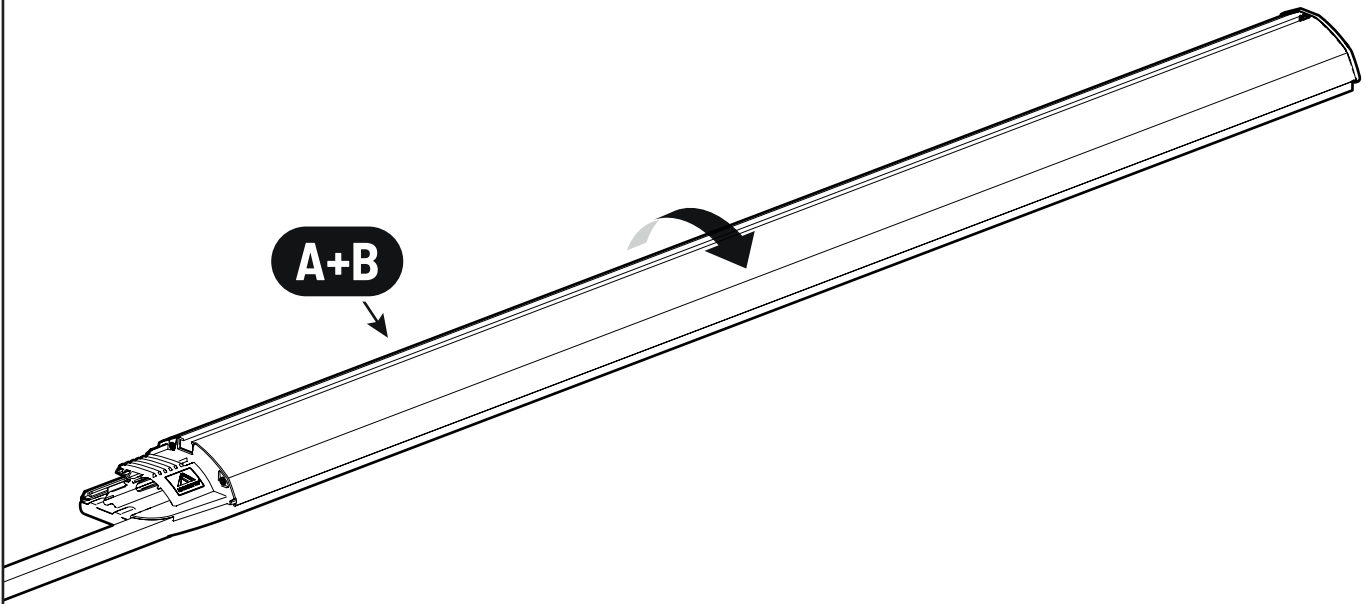

Water & sponge

2

3

 Ø 2,4mm 3/32"

 Rust Protection

Sealer

265mm
10 1/2"

265mm
10 1/2"