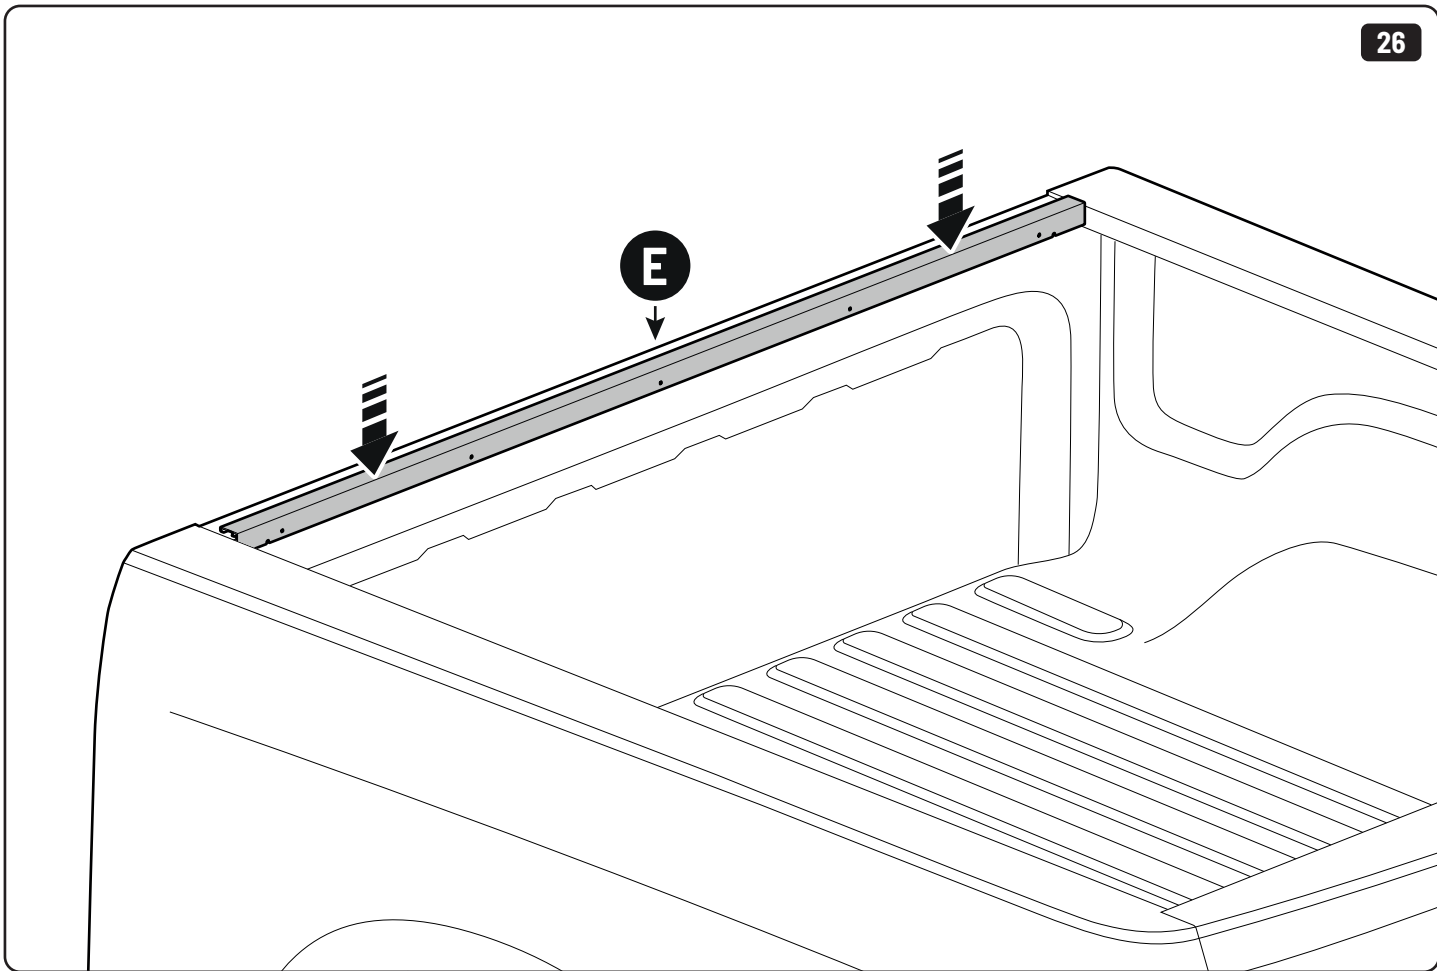

Water & sponge

2

3

 Ø 2,4mm 3/32"

 Rust Protection

Sealer

265mm
10 1/2"

265mm
10 1/2"