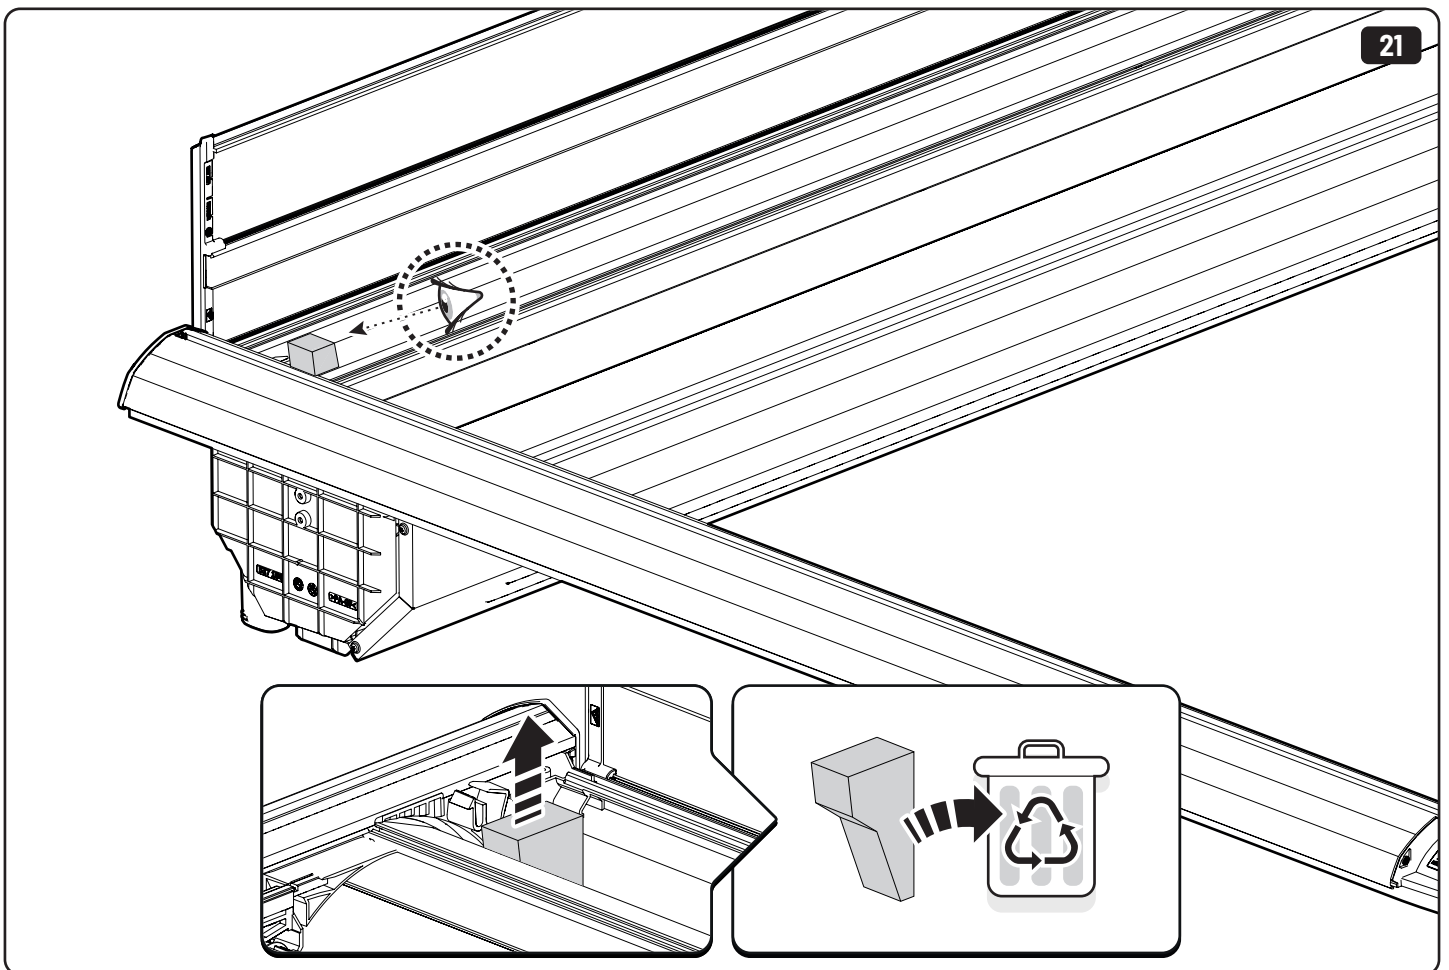

Water & sponge

2

3

 Ø 2,4mm 3/32"

 Rust Protection

Sealer

265mm
10 1/2"

265mm
10 1/2"