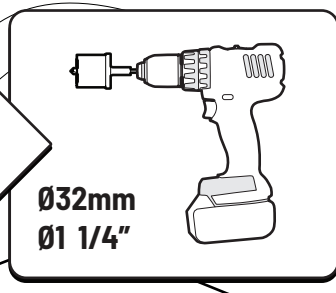

Water & sponge

2

3

 Ø 2,4mm 3/32"

 Rust Protection

Sealer

265mm
10 1/2"

265mm
10 1/2"