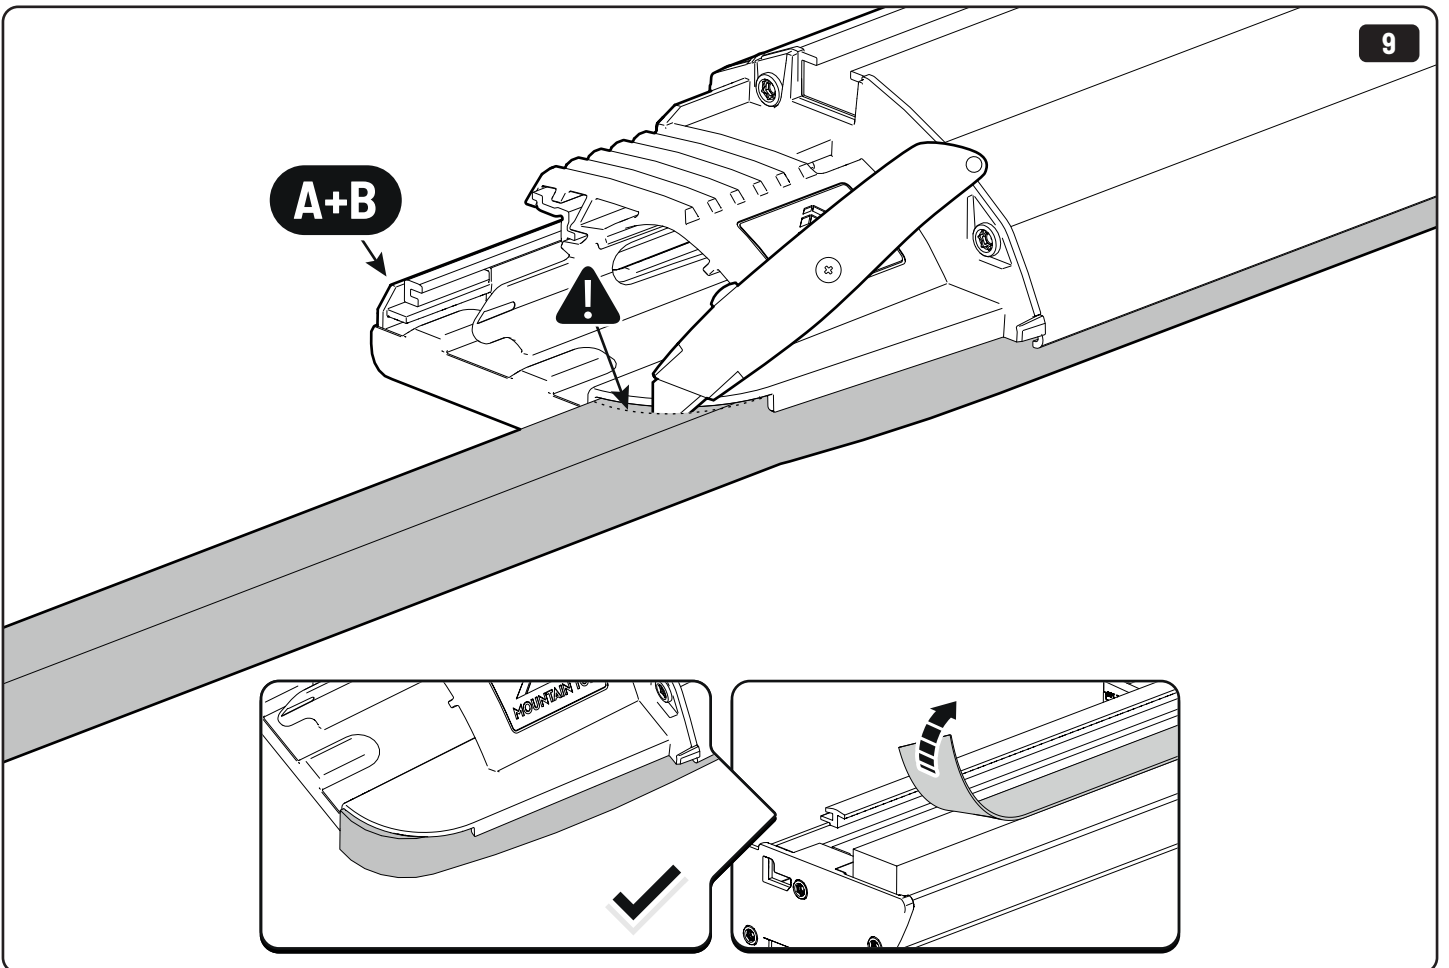

Water & sponge

2

3

 Ø 2,4mm 3/32"

 Rust Protection

Sealer

265mm
10 1/2"

265mm
10 1/2"