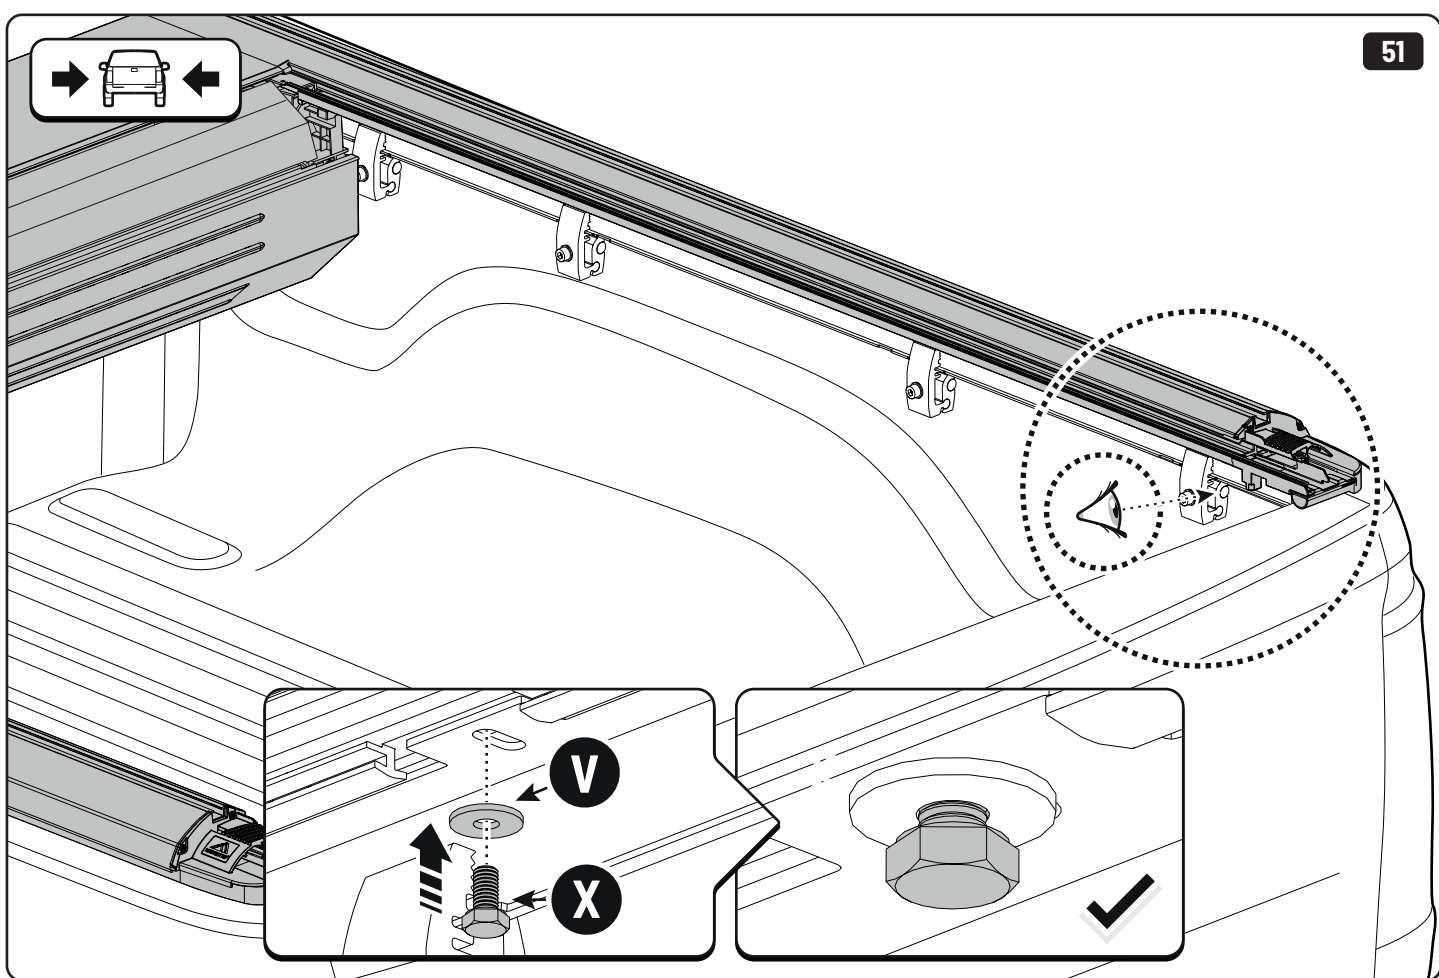

x8

EV0m Installation checklist

Type of Maintenance	Page	Done by
Mounting gliding rail in canister	15-16	
Holes for drain	24-25	
Placement of bracket	26-27	
With + Cross measurement	32-33	
Tightening the clamp screw	28+33	