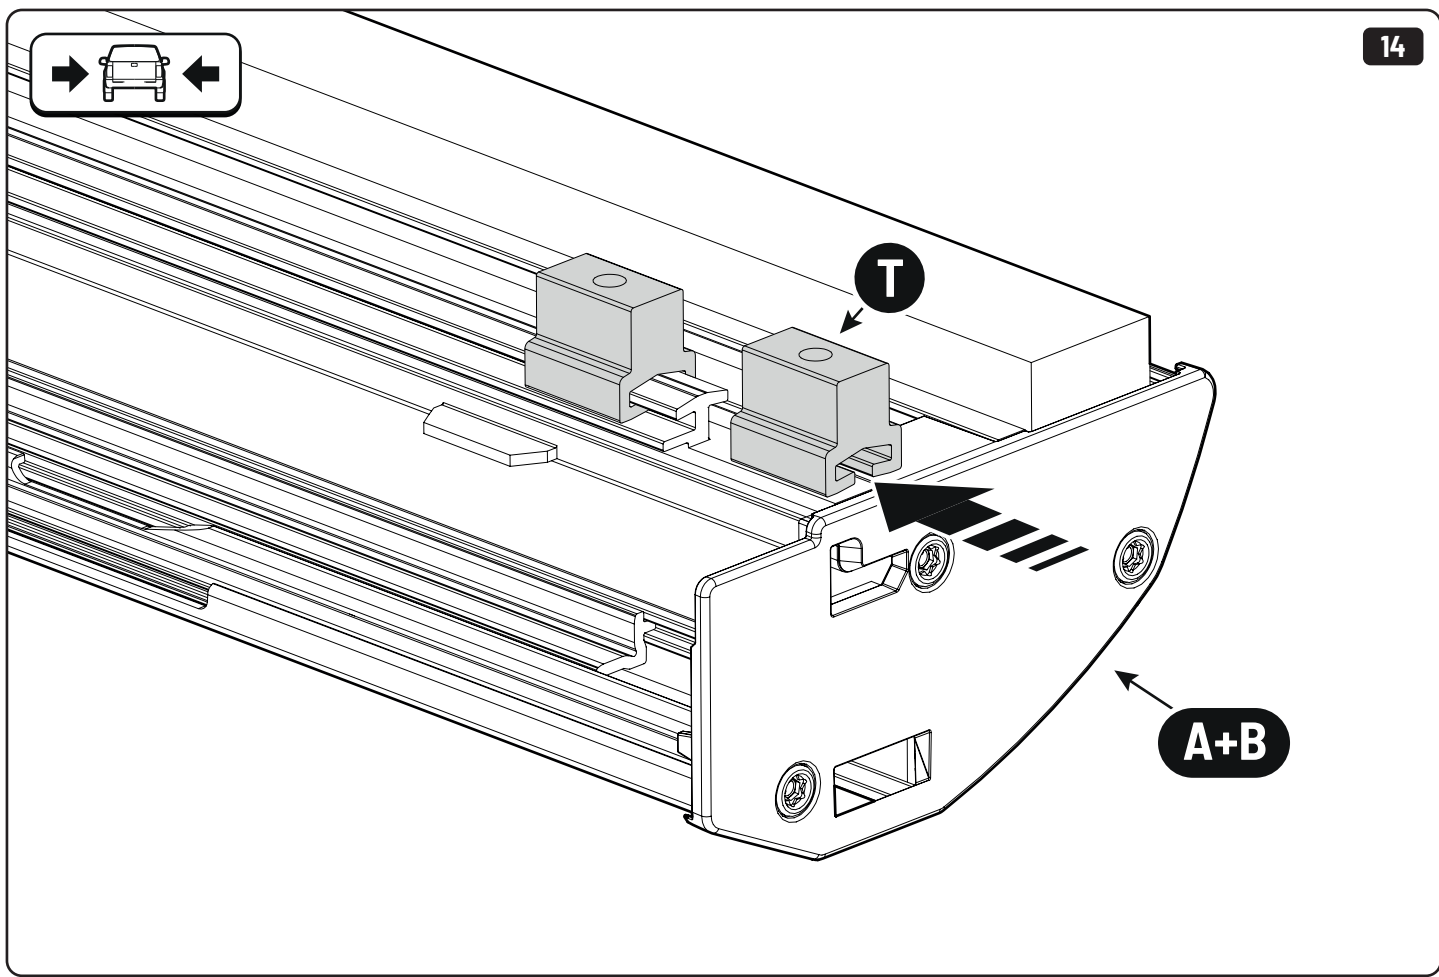

Water & sponge

2

3

 Ø 2,4mm 3/32"

 Rust Protection

Sealer

265mm
10 1/2"

265mm
10 1/2"