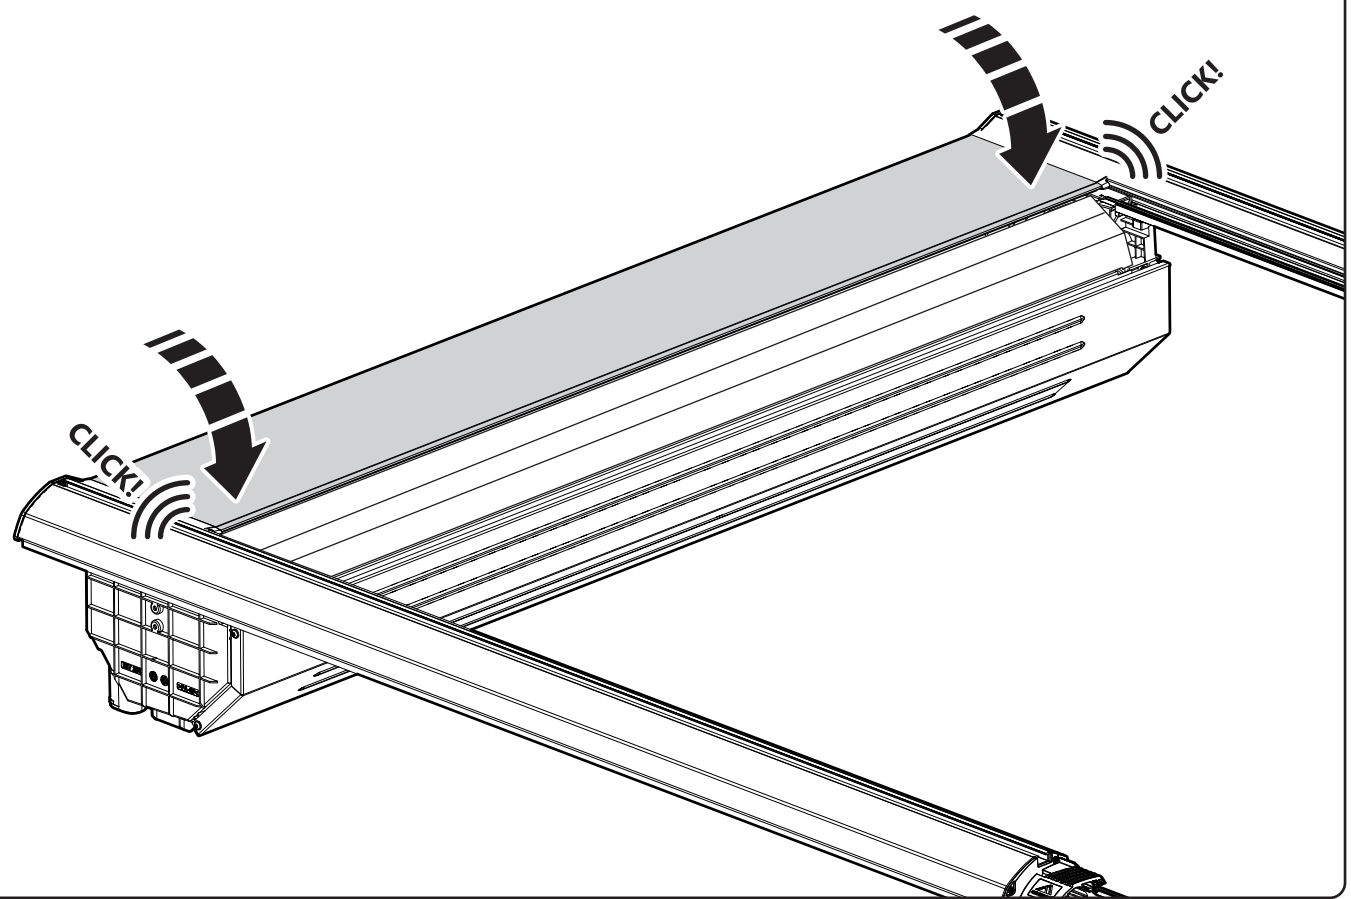

Water & sponge

2

3

 Ø 2,4mm 3/32"

 Rust Protection

Sealer

265mm
10 1/2"

265mm
10 1/2"