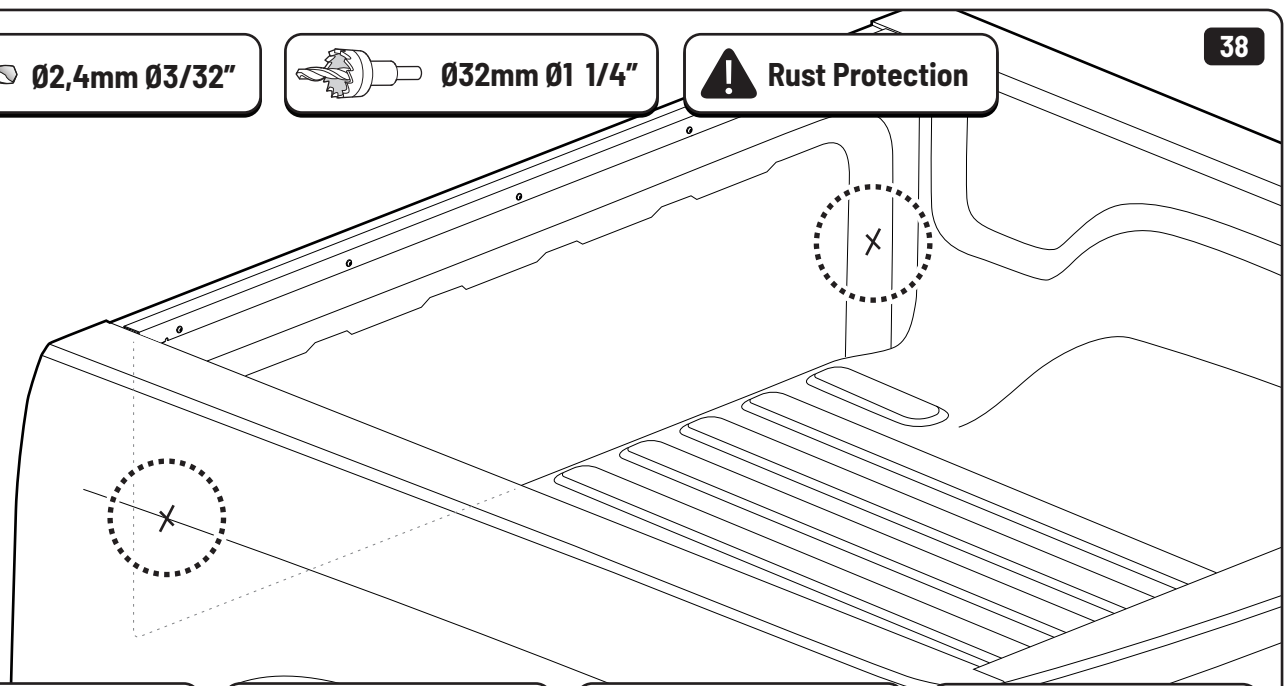

Water & sponge

2

3

 Ø 2,4mm 3/32"

 Rust Protection

Sealer

265mm
10 1/2"

265mm
10 1/2"