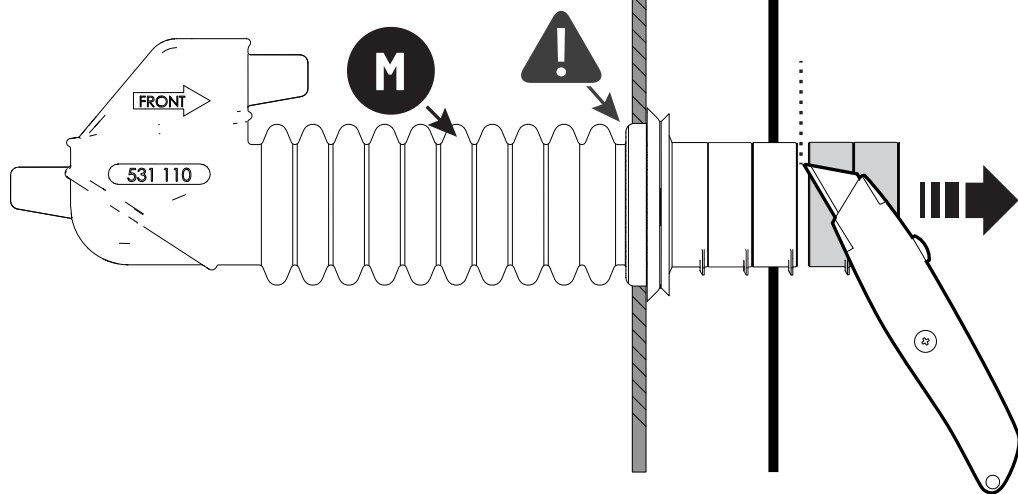

x8

EV0m Installation checklist

Type of Maintenance	Page	Done by
Mounting gliding rail in canister	15-16	
Holes for drain	24-25	
Placement of bracket	26-27	
With + Cross measurement	32-33	
Tightening the clamp screw	28+33	

Customer Service +45 4810 2950 (08:00 - 16:00 CET)
Support info@mountaintop.dk
Website www.mountaintop.dk
Address Pedersholmparken 10, 3600 Frederikssund, Denmark

Part number (s)	Model / Year	Cab length	Installation time	Weight
Chevrolet Silverado	Model / 2019 - TD	5,5 FT / 6,5 FT	1 hour (s)	44 Kg/48 Kg
Ford F-150	Model / 2015 - TD	5,5 FT / 6,5 FT	1 hour (s)	42 Kg/48 Kg
RAM 1500	Model / 2019 - TD	5,5 FT / 6,5 FT	1 hour (s)	43 Kg/48 Kg
Toyota Tundra	Model / 2007 - TD	5,5 FT	1 hour (s)	42 Kg