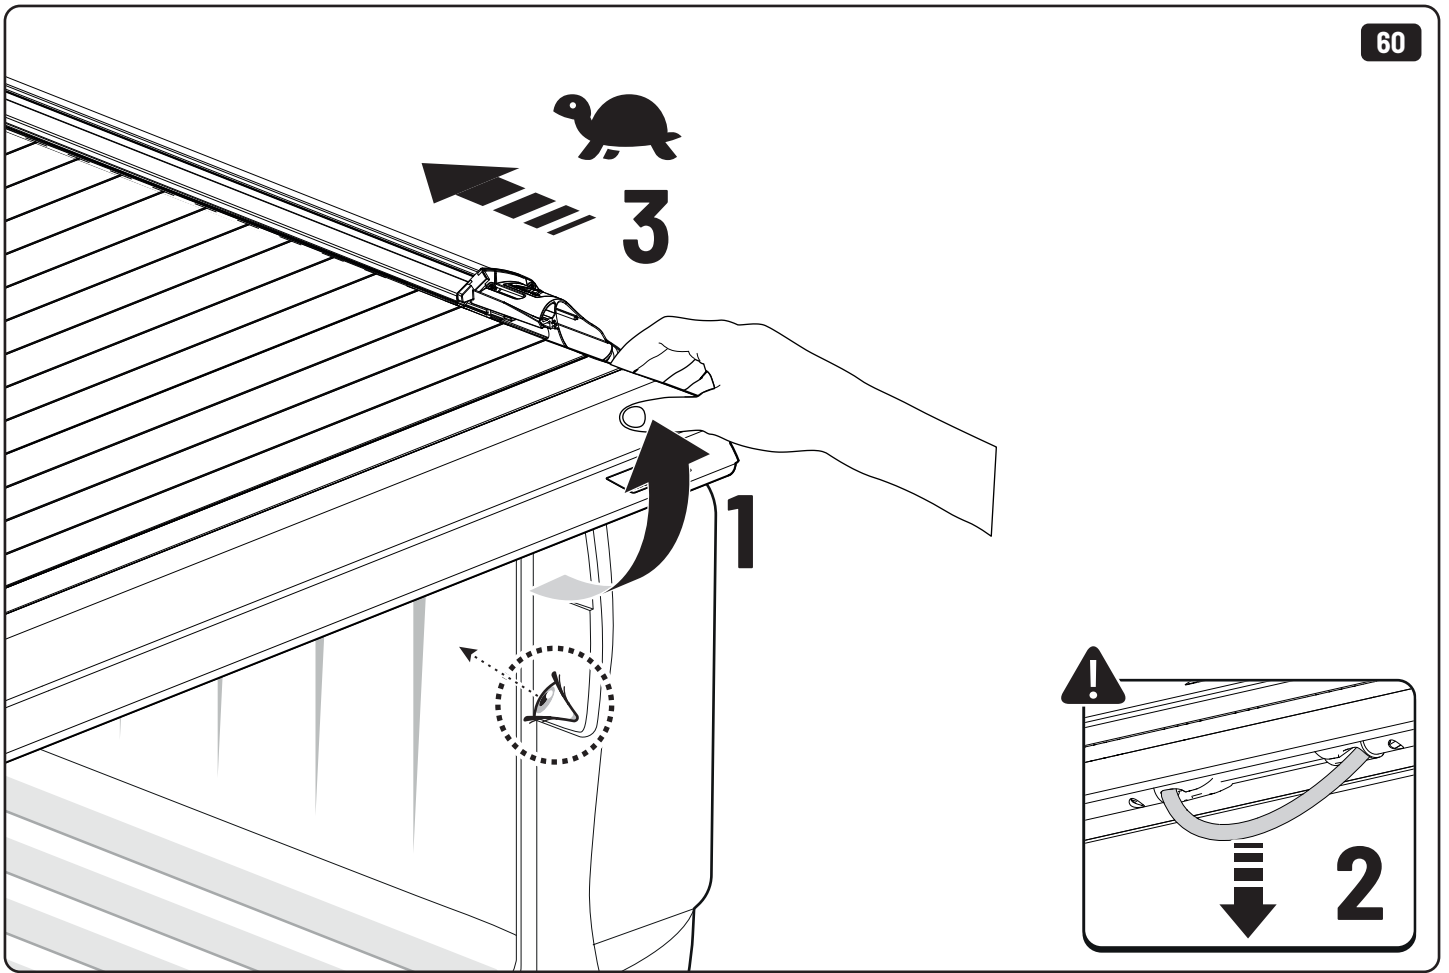

x8

EV0m Installation checklist

Type of Maintenance	Page	Done by
Mounting gliding rail in canister	15-16	
Holes for drain	24-25	
Placement of bracket	26-27	
With + Cross measurement	32-33	
Tightening the clamp screw	28+33	