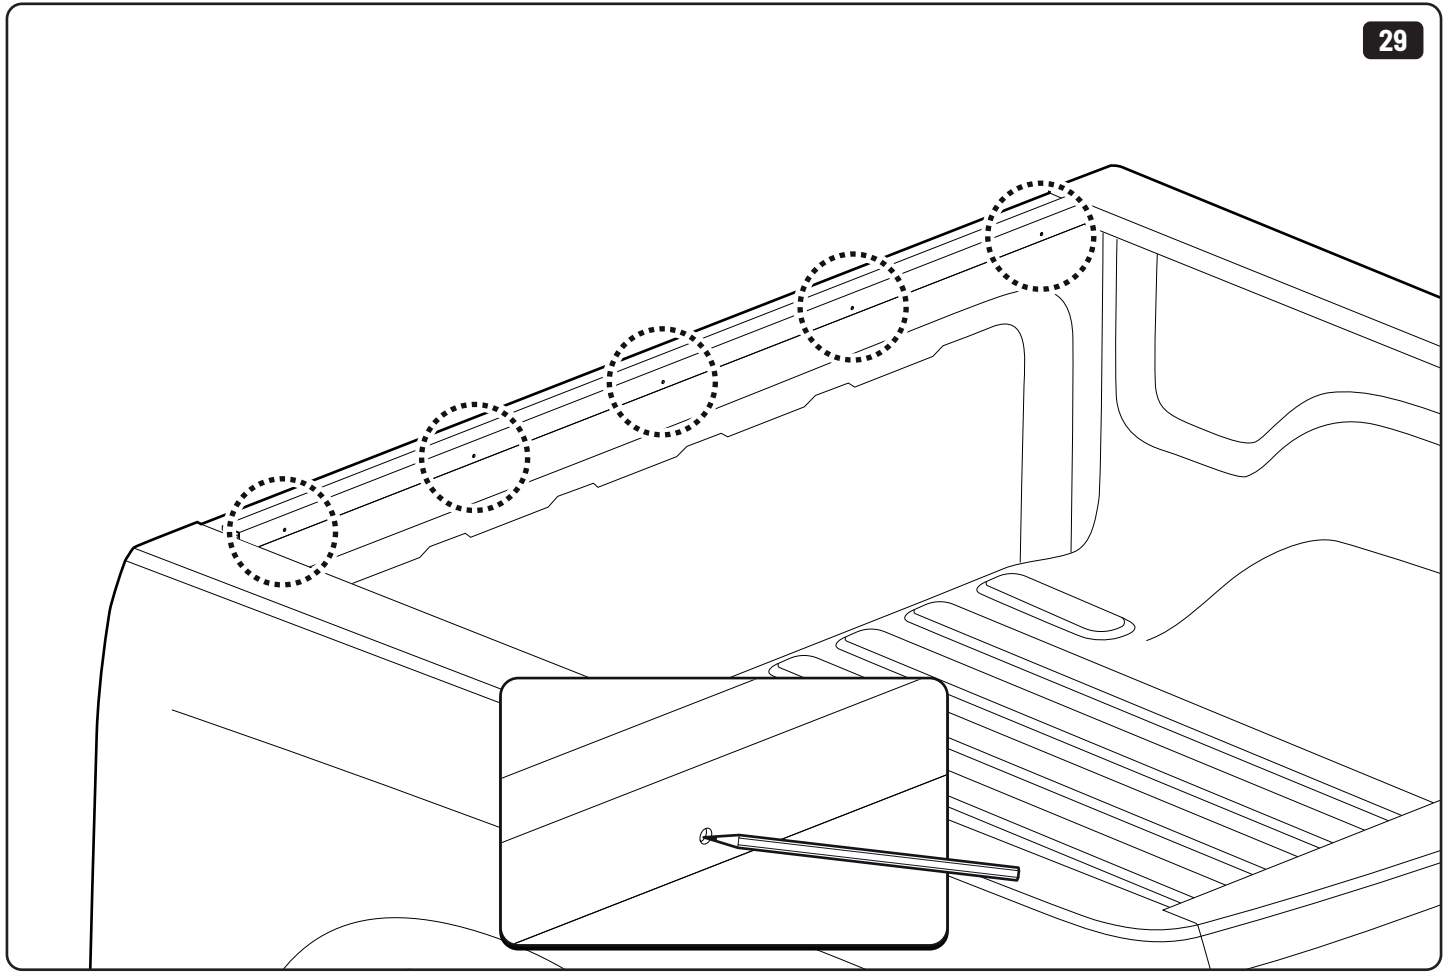

Water & sponge

2

3

 Ø 2,4mm 3/32"

 Rust Protection

Sealer

265mm
10 1/2"

265mm
10 1/2"