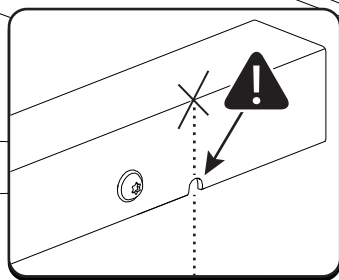

Water & sponge

2

3

 Ø 2,4mm 3/32"

 Rust Protection

Sealer

265mm
10 1/2"

265mm
10 1/2"