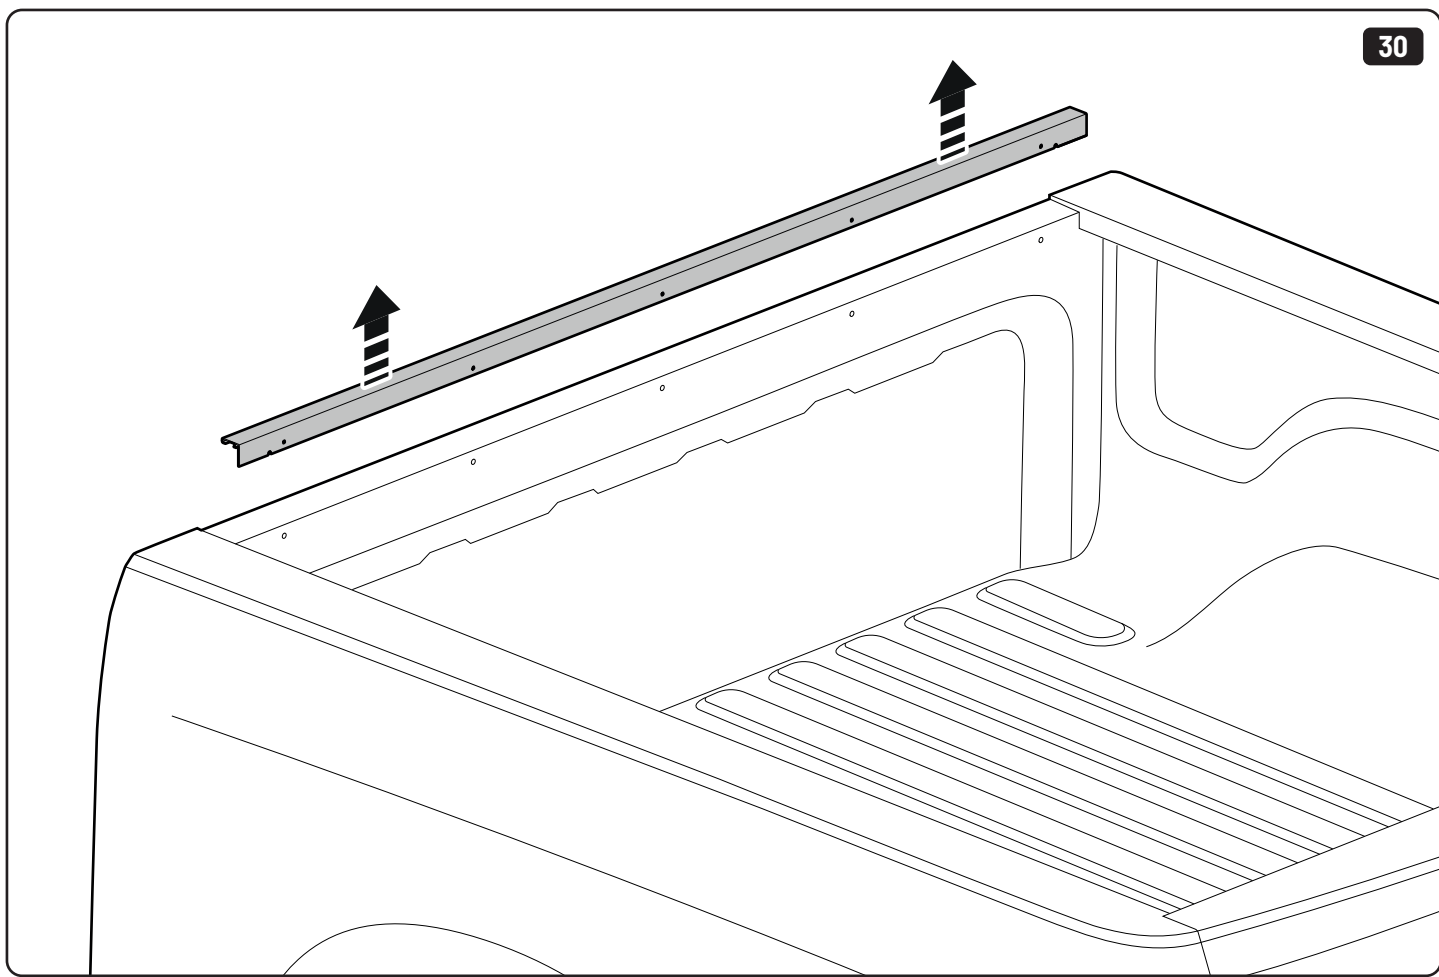

Water & sponge

2

3

 Ø 2,4mm 3/32"

 Rust Protection

Sealer

265mm
10 1/2"

265mm
10 1/2"