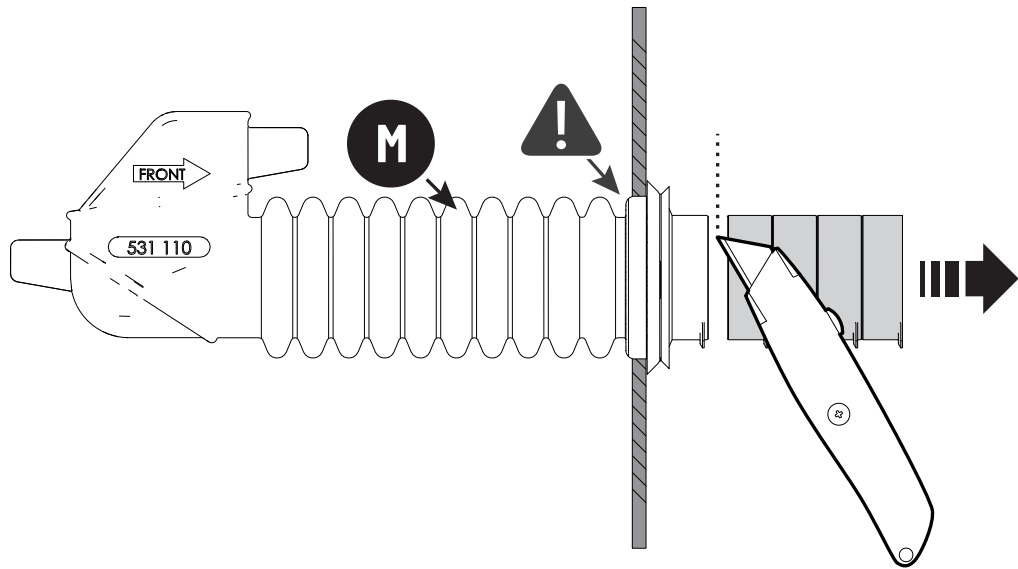

x8

EV0m Installation checklist

Type of Maintenance	Page	Done by
Mounting gliding rail in canister	15-16	
Holes for drain	24-25	
Placement of bracket	26-27	
With + Cross measurement	32-33	
Tightening the clamp screw	28+33	

Customer Service +45 4810 2950 (08:00 - 16:00 CET)
Support info@mountaintop.dk
Website www.mountaintop.dk
Address Pedersholmparken 10, 3600 Frederikssund, Denmark

Part number (s)	Model / Year	Cab length	Installation time	Weight
Chevrolet Silverado	Model / 2019 - TD	5,5 FT / 6,5 FT	1 hour (s)	44 Kg/48 Kg
Ford F-150	Model / 2015 - TD	5,5 FT / 6,5 FT	1 hour (s)	42 Kg/48 Kg
RAM 1500	Model / 2019 - TD	5,5 FT / 6,5 FT	1 hour (s)	43 Kg/48 Kg
Toyota Tundra	Model / 2007 - TD	5,5 FT	1 hour (s)	42 Kg