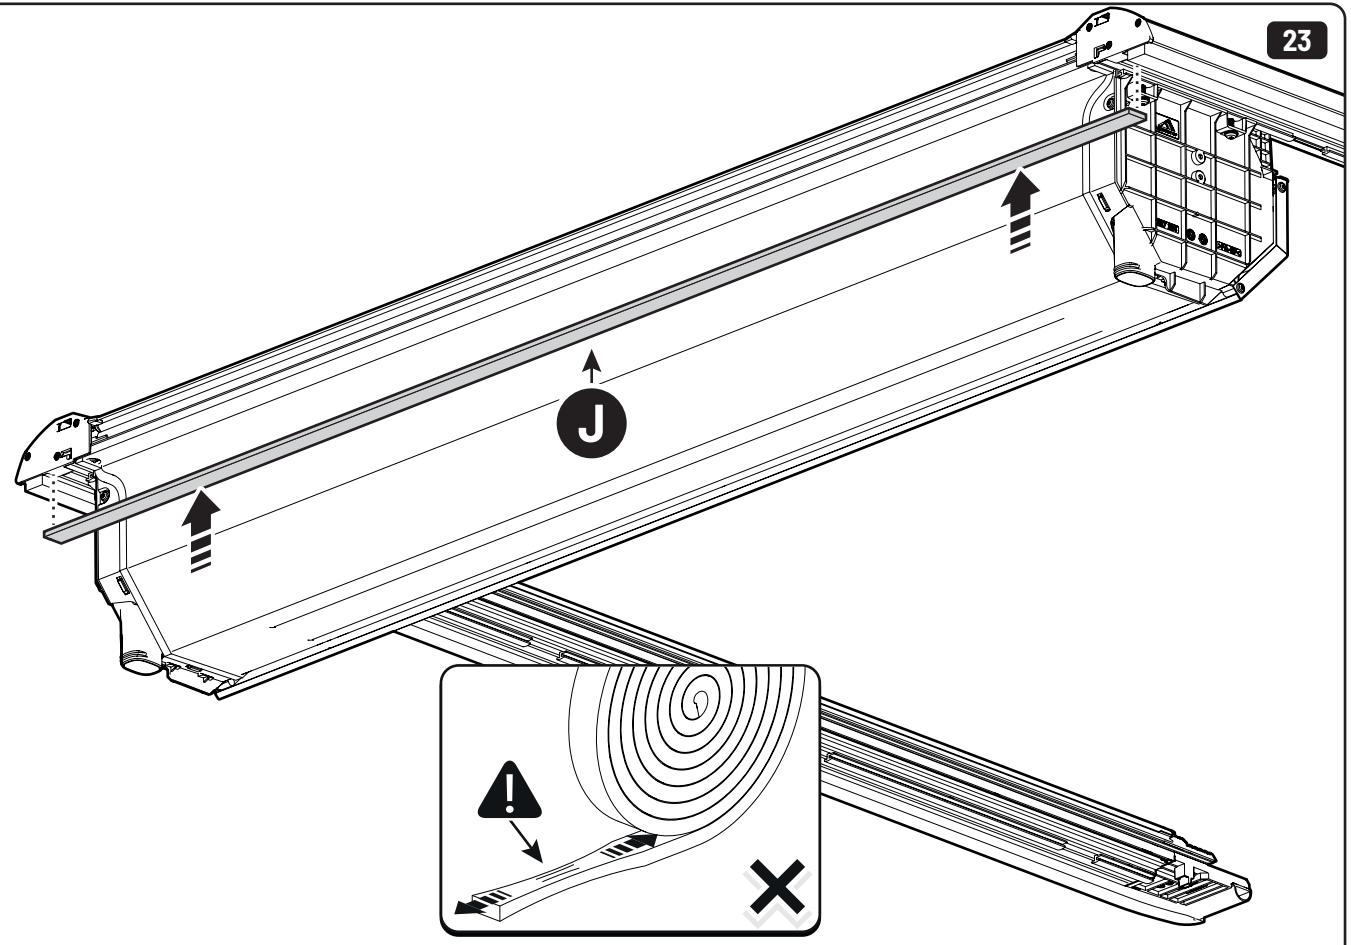

Water & sponge

2

3

 Ø 2,4mm 3/32"

 Rust Protection

Sealer

265mm
10 1/2"

265mm
10 1/2"