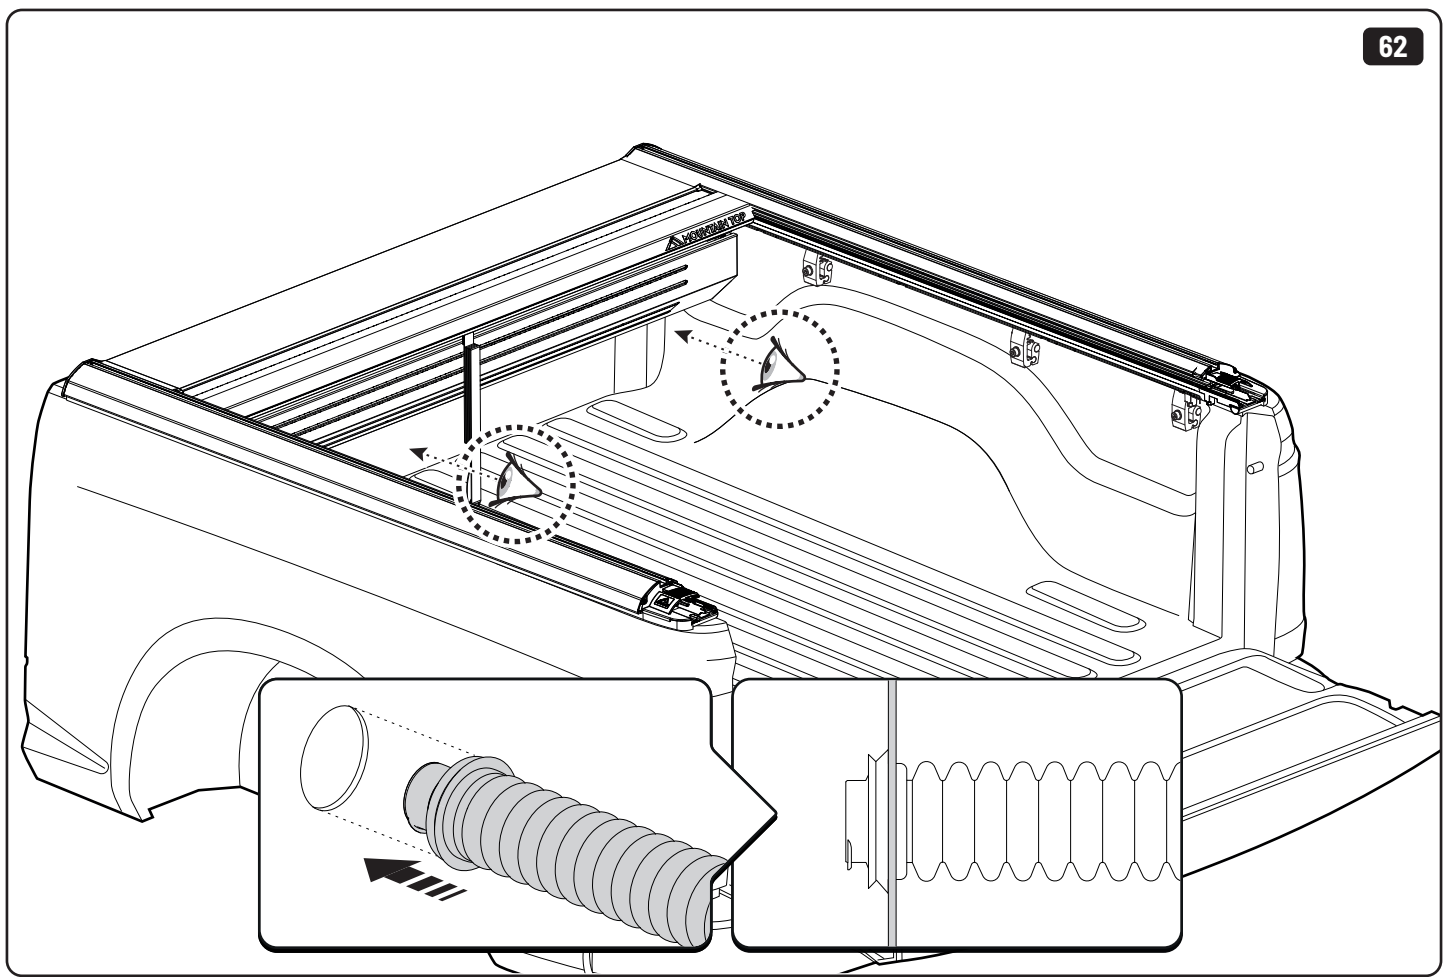

x8

EV0m Installation checklist

Type of Maintenance	Page	Done by
Mounting gliding rail in canister	15-16	
Holes for drain	24-25	
Placement of bracket	26-27	
With + Cross measurement	32-33	
Tightening the clamp screw	28+33	