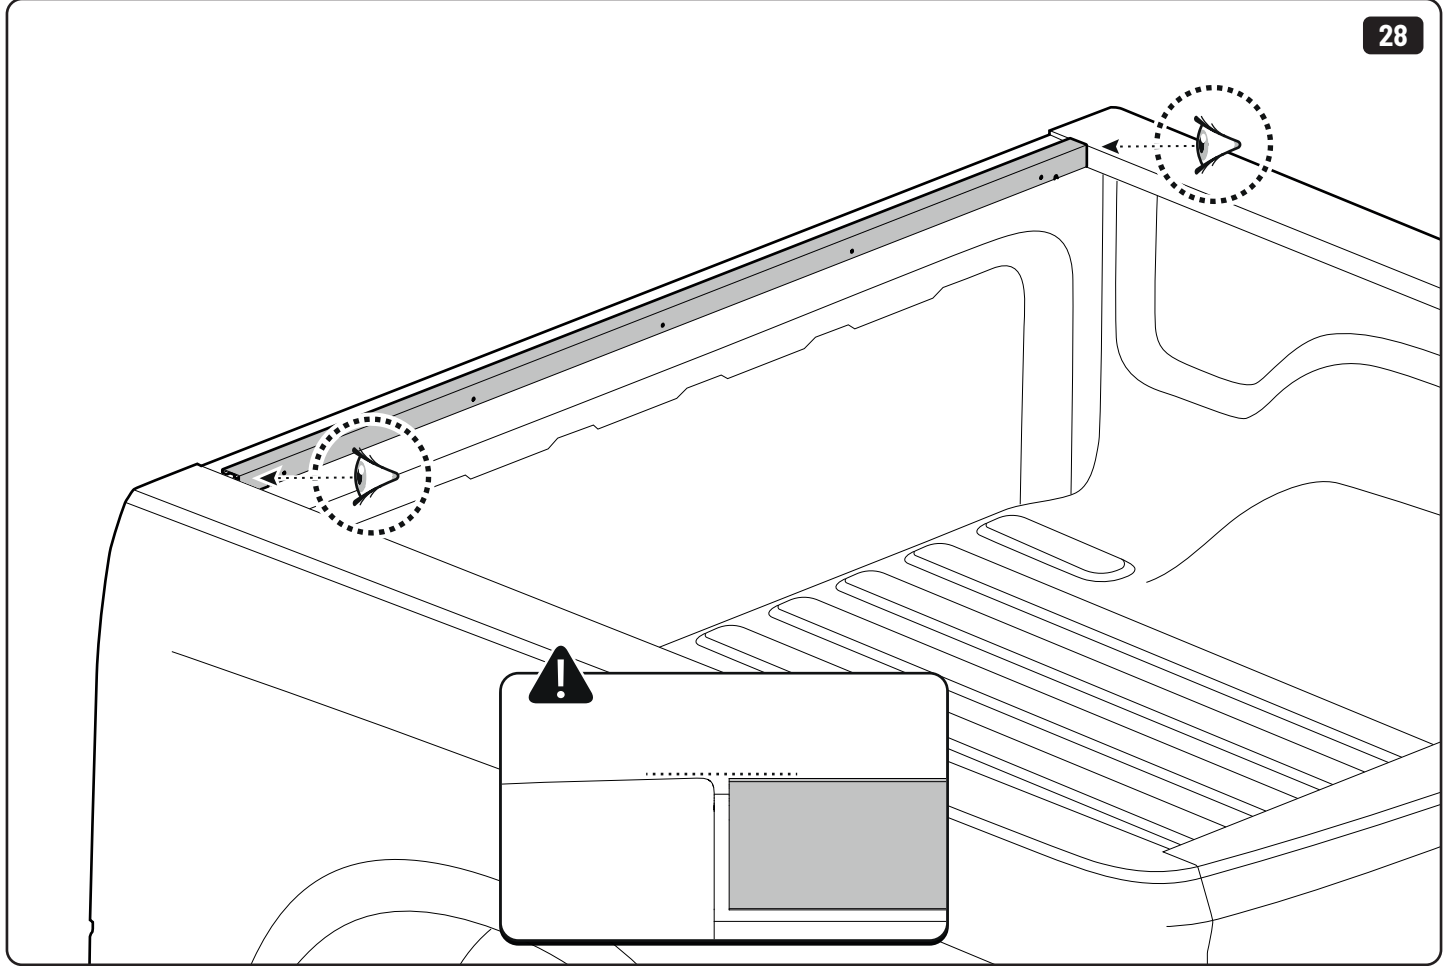

Water & sponge

2

3

 Ø 2,4mm 3/32"

 Rust Protection

Sealer

265mm
10 1/2"

265mm
10 1/2"