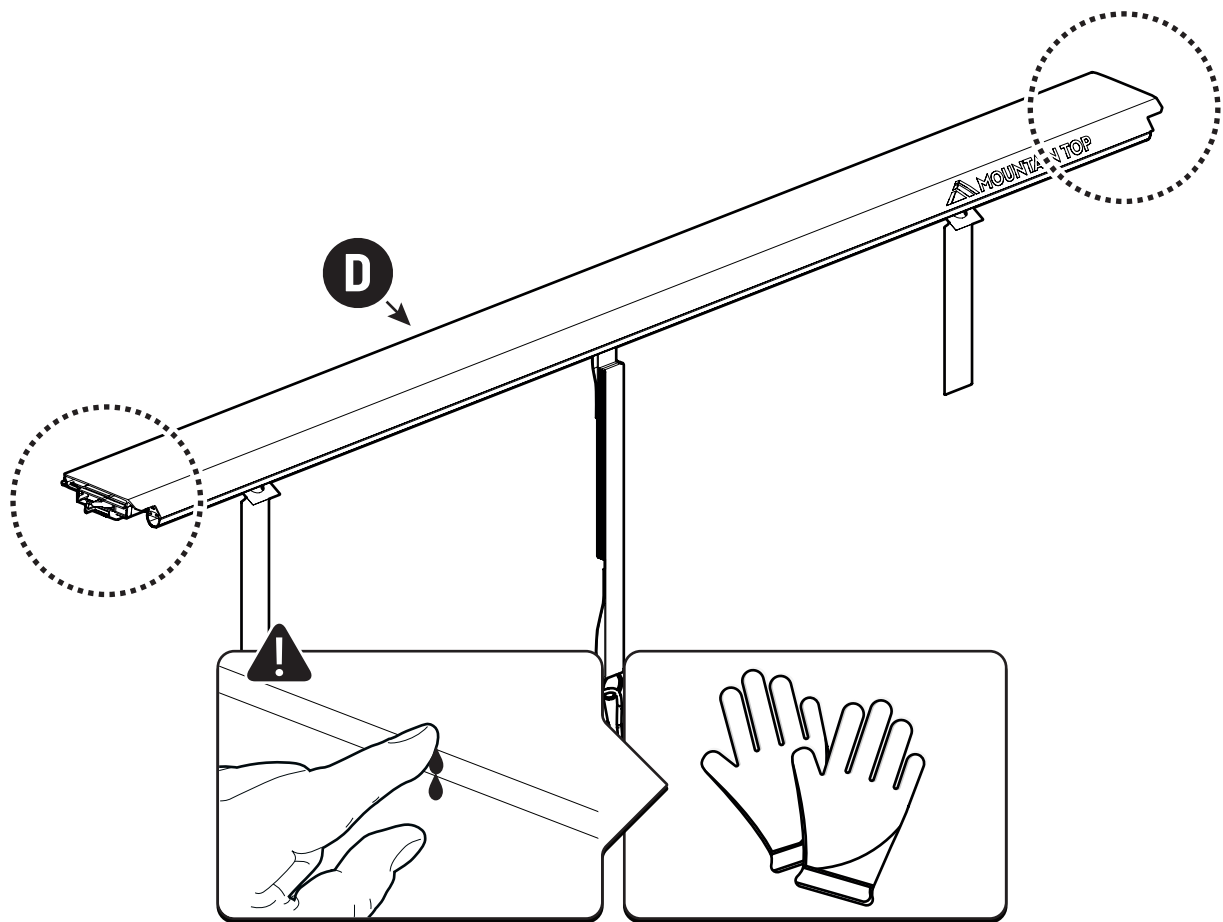

x8

EV0m Installation checklist

Type of Maintenance	Page	Done by
Mounting gliding rail in canister	15-16	
Holes for drain	24-25	
Placement of bracket	26-27	
With + Cross measurement	32-33	
Tightening the clamp screw	28+33	