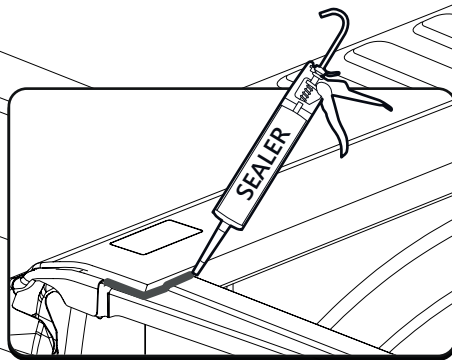

Water & sponge

2

3

 Ø 2,4mm 3/32"

 Rust Protection

Sealer

265mm
10 1/2"

265mm
10 1/2"