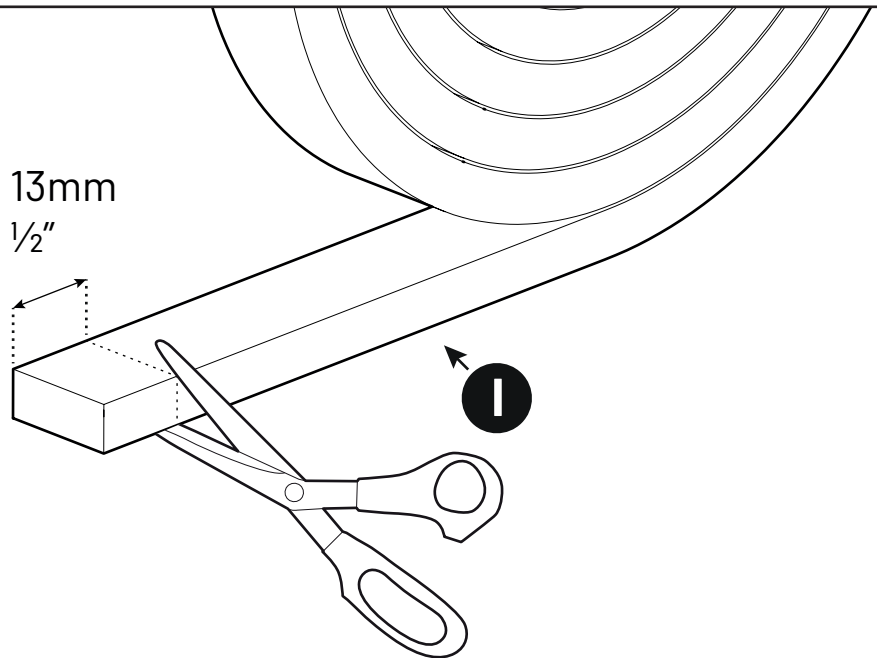

Water & sponge

2

3

 Ø 2,4mm 3/32"

 Rust Protection

Sealer

265mm
10 1/2"

265mm
10 1/2"