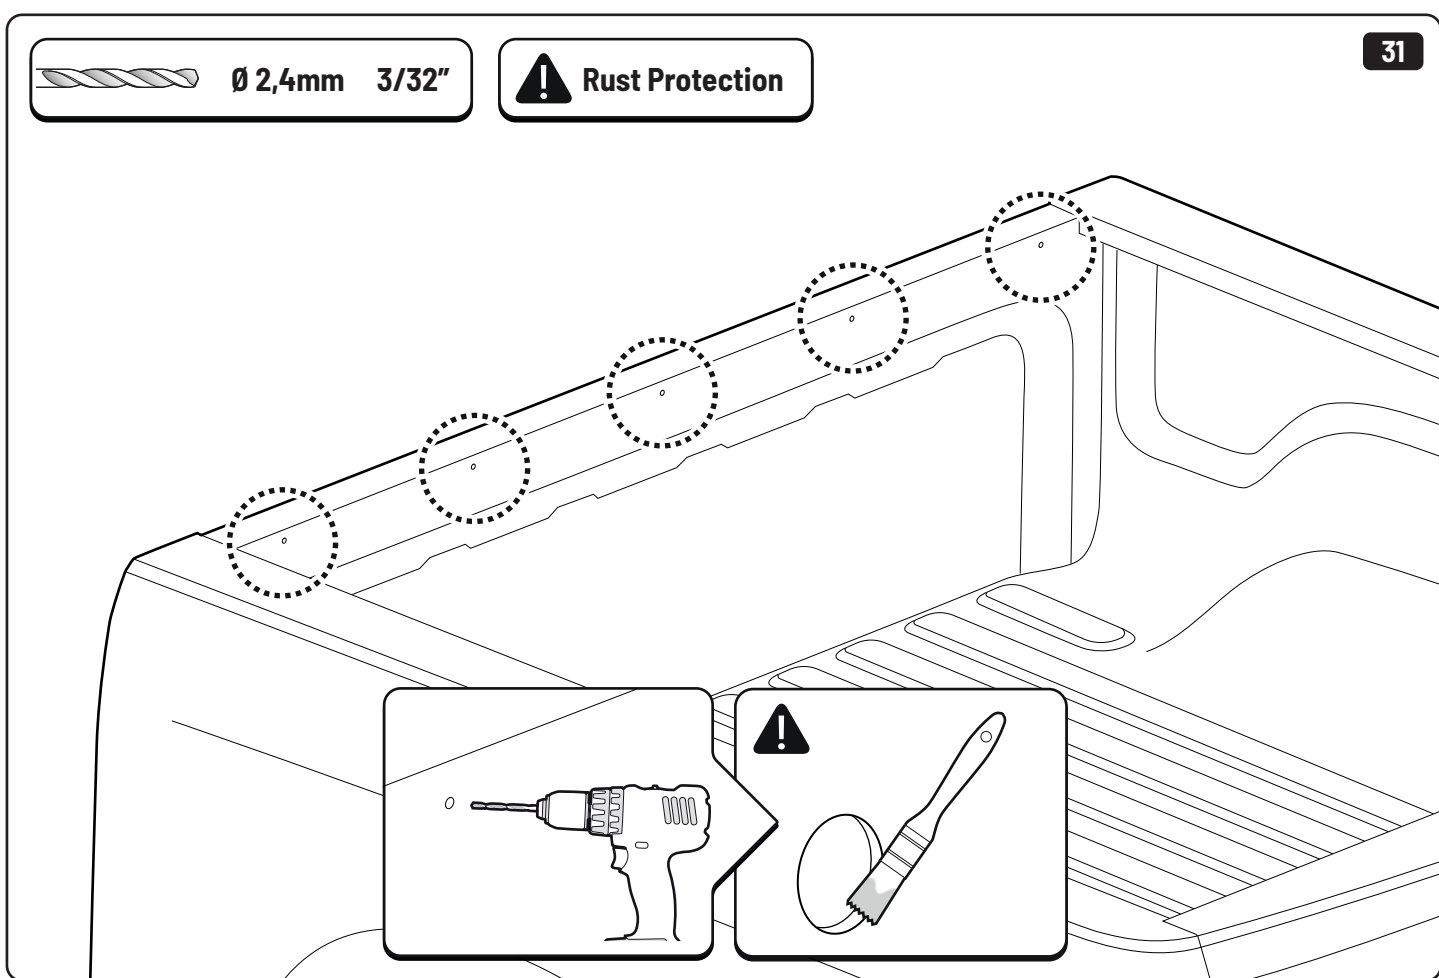

Water & sponge

2

3

 Ø 2,4mm 3/32"

 Rust Protection

Sealer

265mm
10 1/2"

265mm
10 1/2"