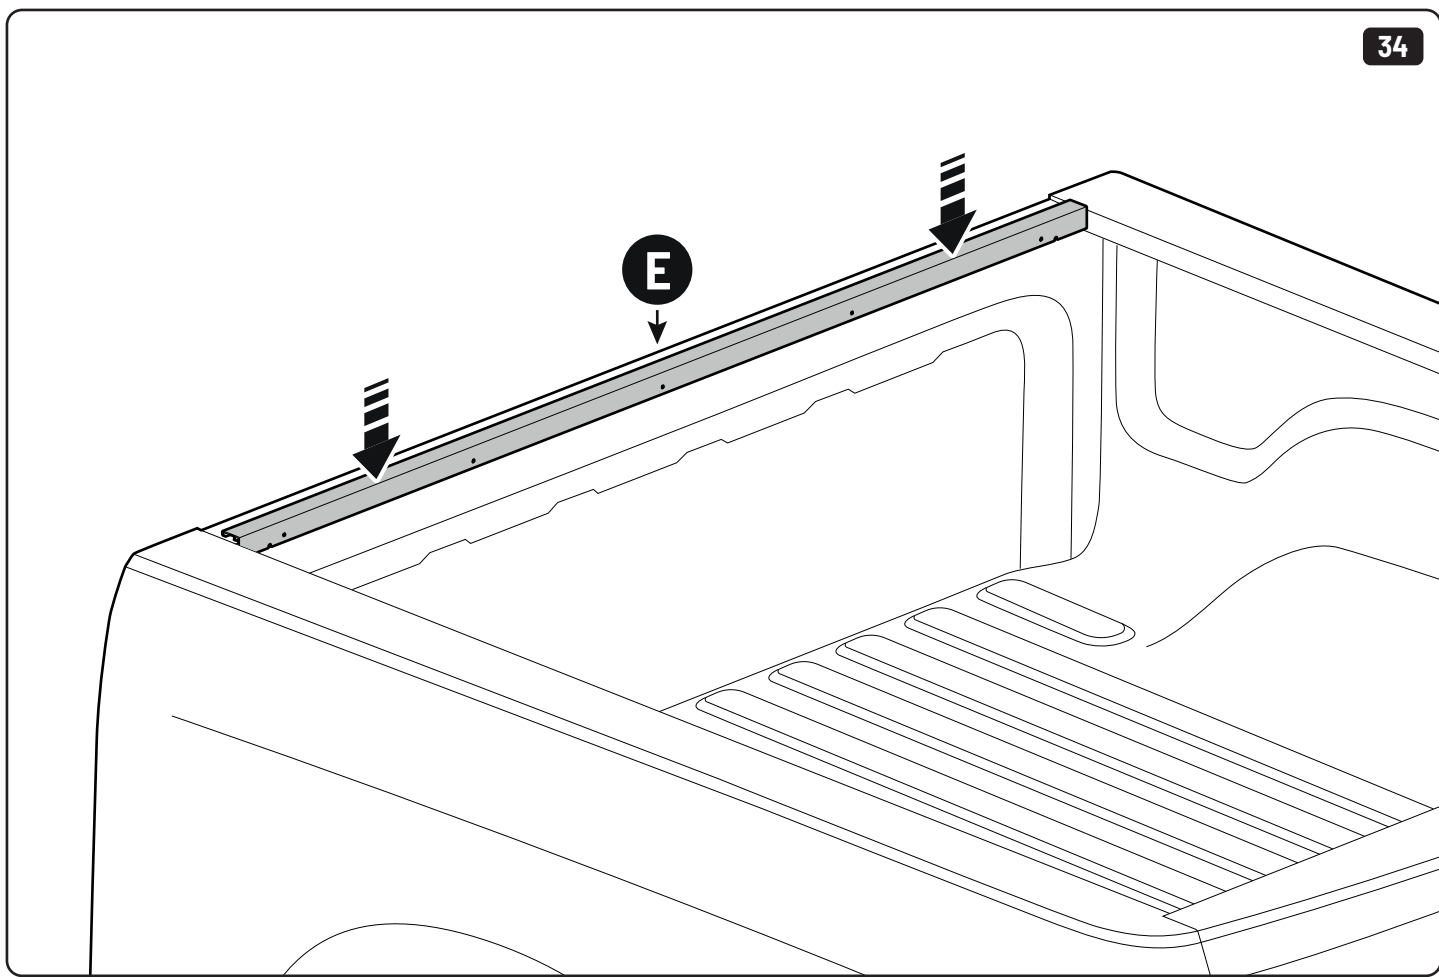

Water & sponge

2

3

 Ø 2,4mm 3/32"

 Rust Protection

Sealer

265mm
10 1/2"

265mm
10 1/2"