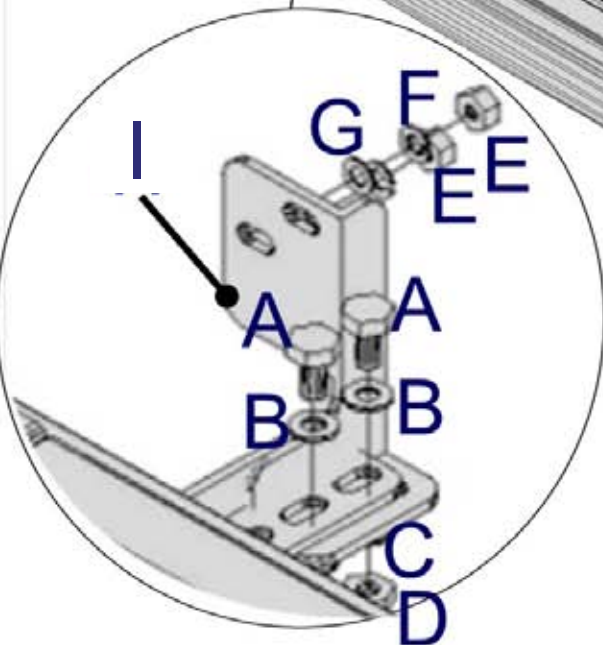

MERCEDES X-CLASS