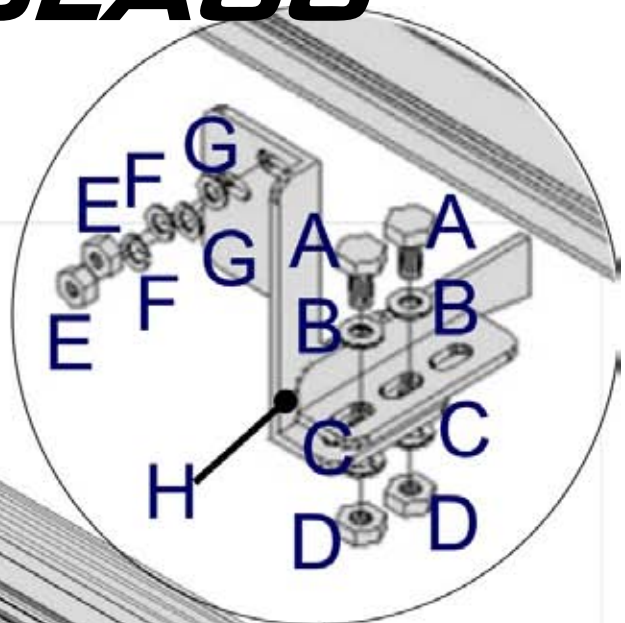

MERCEDES X-CLASS