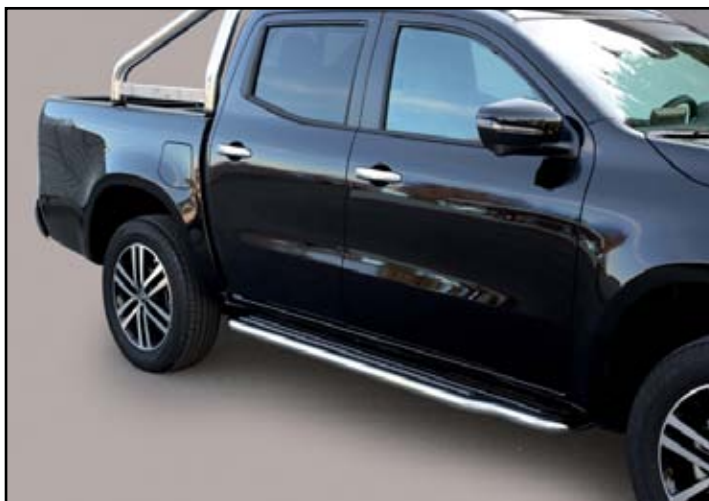

MISUTONIDA
italian style **4x4**
accessories

MERCEDES X-CLASS

Item Code

Codice Articolo

:P/428/IX

Référence Article

GB

STAINLESS STEEL
PEDANA